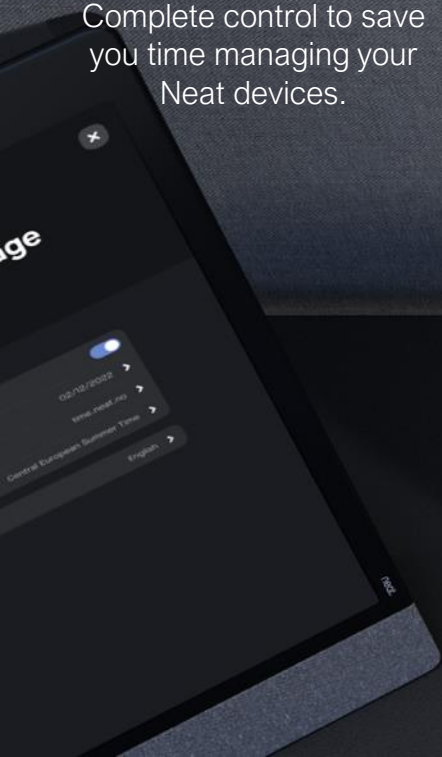

neat.pulse

Control

Complete control to save you time managing your Neat devices.

Care

Access to support specialists with priority queuing.

Cover

Extended warranty for advance replacements and expedited shipping.

Choice

Third-party app deployment for your Neat devices.

Coming 2024