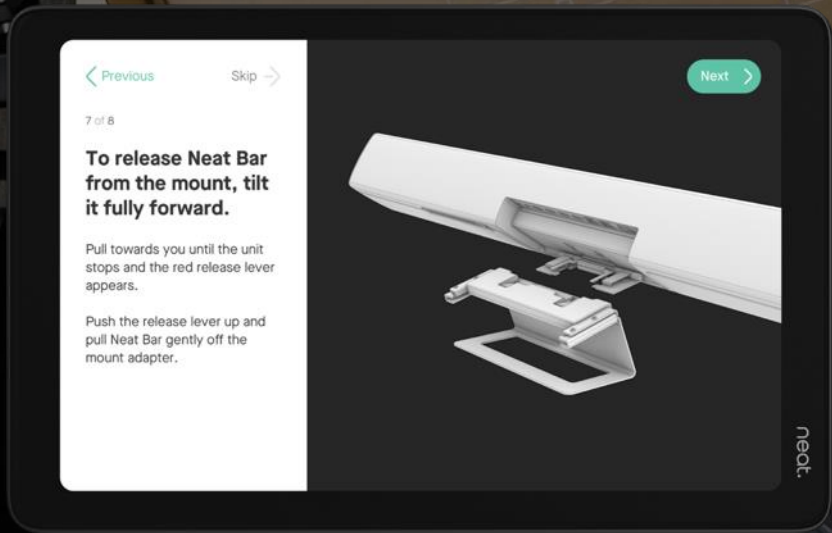

Simple Setup

Everything to get your Neat device up and running fast is in the box.

Along with embarrassingly simple guided setup and installation instructions.