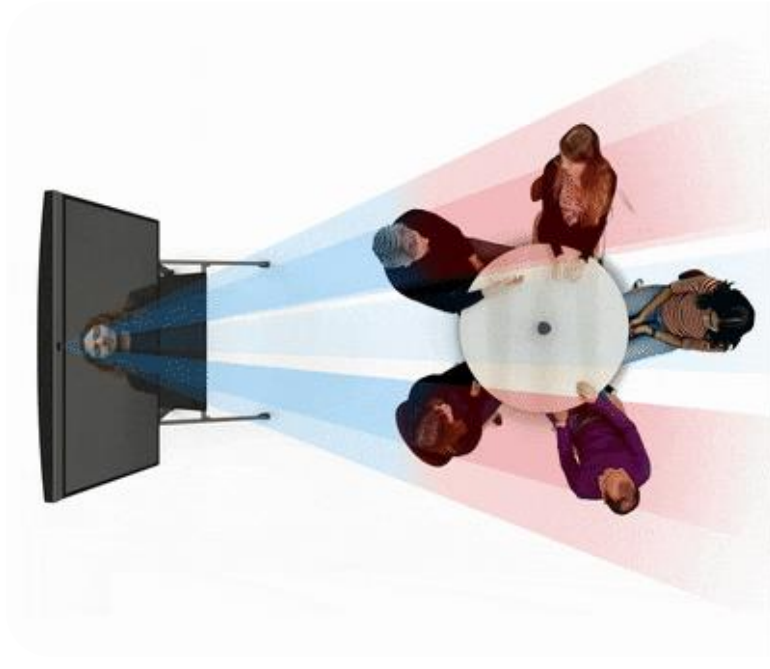

* Microsoft Teams Rooms supports up to 2 displays

A group of four people (three men and one woman) are seated around a light-colored wooden table in a meeting room. They are looking towards the right side of the frame. In the foreground, a sleek, black, cylindrical device stands on the table. The device has a small camera lens at the top and the brand name 'neat' printed vertically on its side. The background is a blurred office setting with a whiteboard.

neat.center

Extend their sound and vision.

Companion device for enhancing
everyone's sound and vision.

Ensure remote participants remain
front and center
of the conversation

Neat Center

SPACES

A wide variety of meeting spaces

FEATURES

- Companion to Neat front of room devices
- Extends Neat Symmetry to the center of the room with 360 audio and video
- Simple setup with one cable for network and power.
- Flexible placement for versatile usage