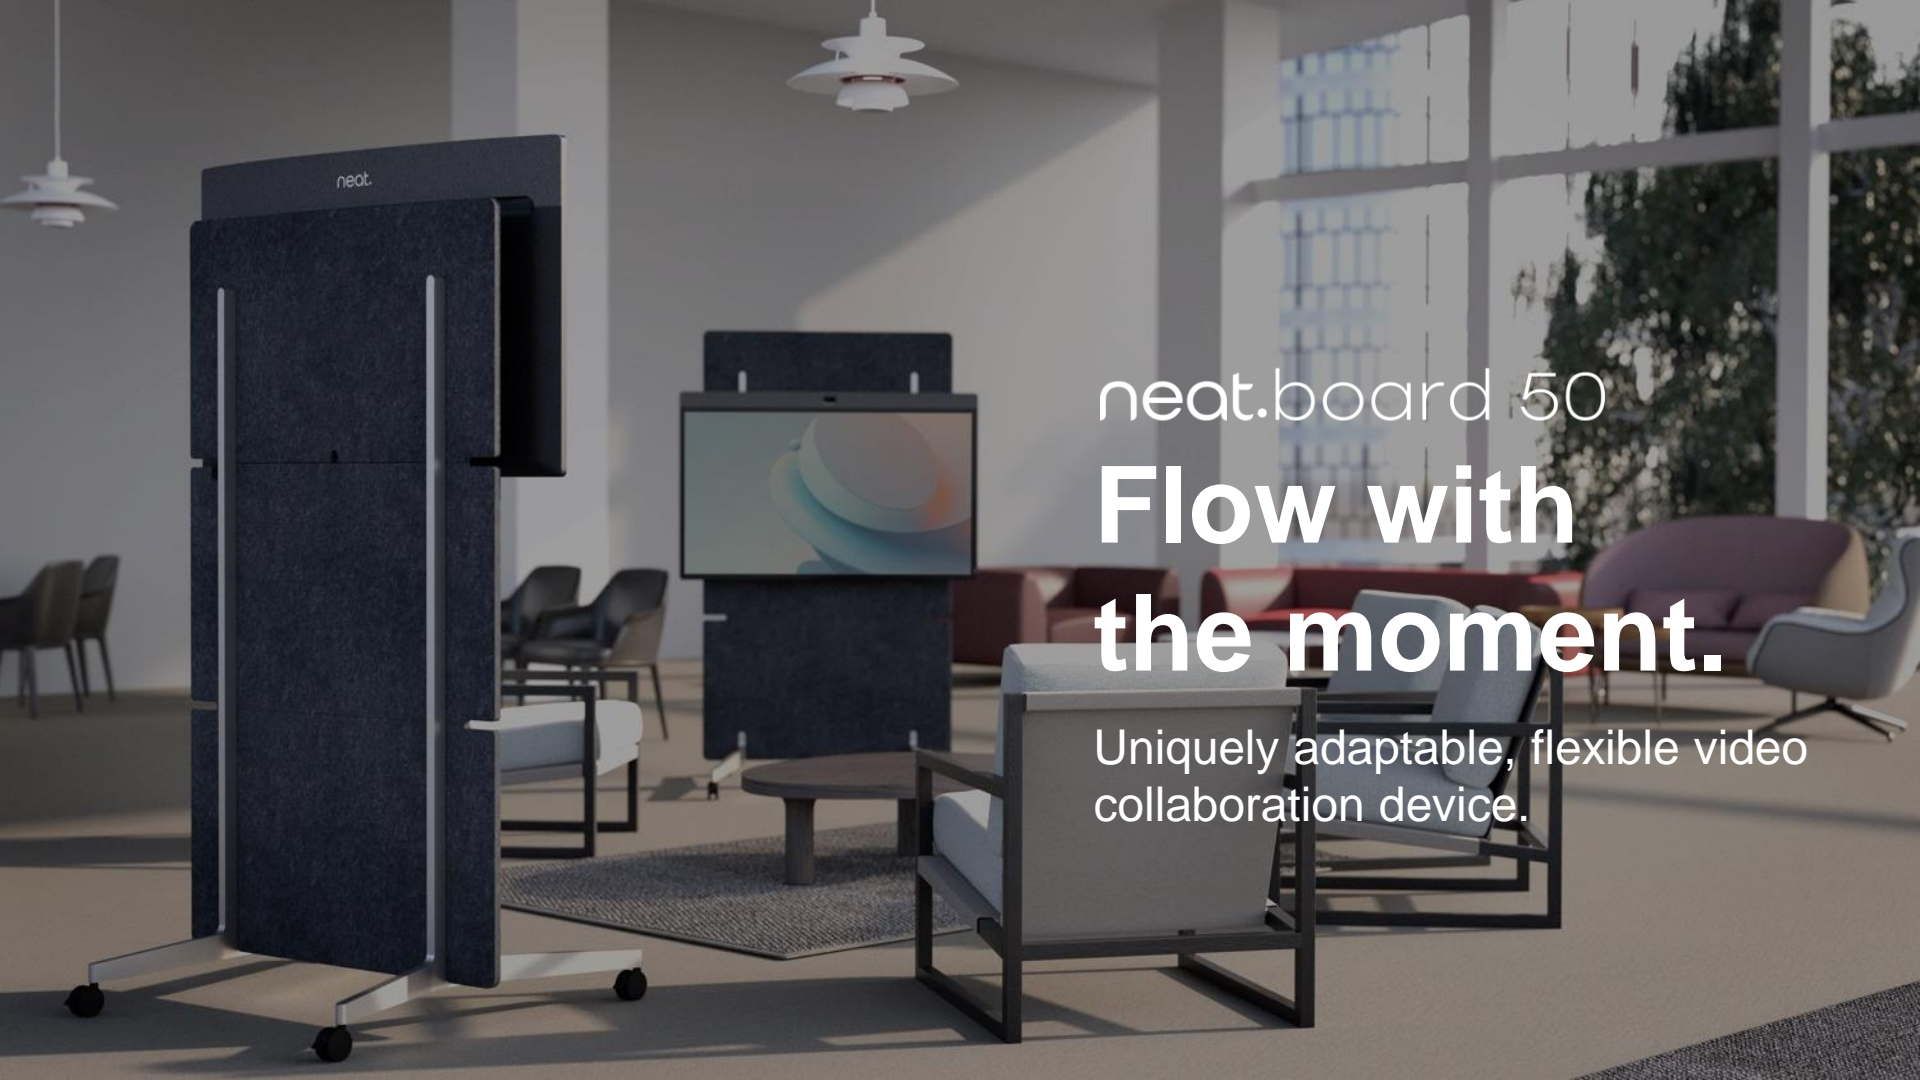

neat.

neat.board 50

Flow with the moment.

Uniquely adaptable, flexible video
collaboration device.