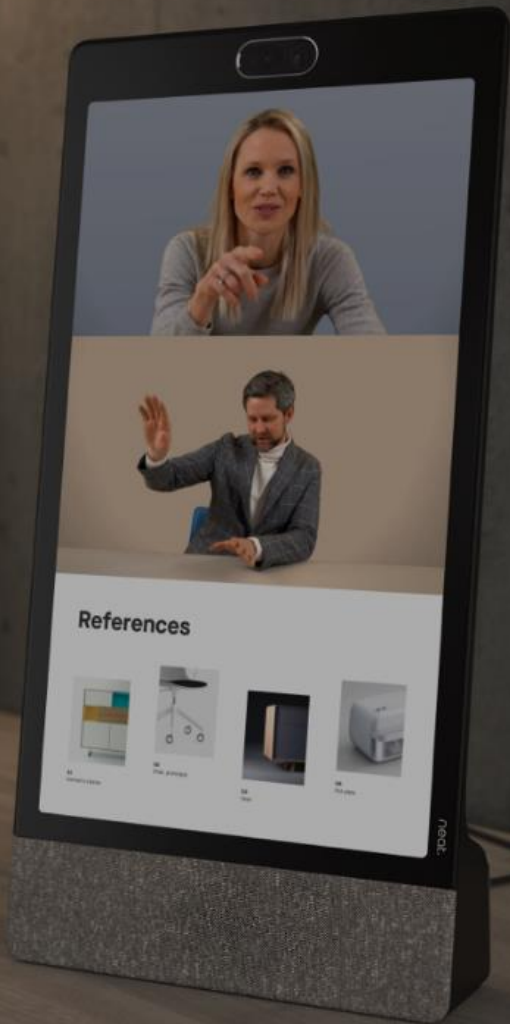

neat.pad

One touch. Two roles.

Slimline device for meeting
control or room availability.

Neat Pad

SPACES

Meeting rooms & hallways

FEATURES

- 8" touch screen
- Dual purpose: Meeting control or room availability
Zoom: Room Controller or Scheduling Display
Microsoft Teams: Console or Panel
- LED Availability Indicator
- Remote Management

neat.board

Creativity across the Board.

All-in-one video collaboration device.

Neat Board

SPACES

Small & medium meeting rooms, flex spaces

FEATURES

- 65" all-in-one collaboration touch display
- Perfect for whiteboarding & annotation
- Simple setup with optional floor stand or wall mount
- Neat Experiences feat Symmetry and more

neat.frame

A beautiful way to meet.

Personal, portrait-oriented video meeting device.

Neat Frame

SPACES

Phone booth rooms, exec offices, hotdesking

FEATURES

- Slim 15.6" portrait touch display
- Dedicated personal device or Zoom Virtual Kiosk or Microsoft Virtual Front Desk
- Deep noise suppression
- Neat Experiences feat Symmetry and more

neat.bar pro

Go up a notch.

Outstanding audio and video with
the most advanced technology.

Neat Bar Pro

SPACES

Medium to large conference rooms

FEATURES

- Integrated dual camera system and full-range audio to meet demands of larger spaces
- Supports up to 3 displays*
- Comes with Neat Pad controller
- Neat Experiences feat Symmetry and more