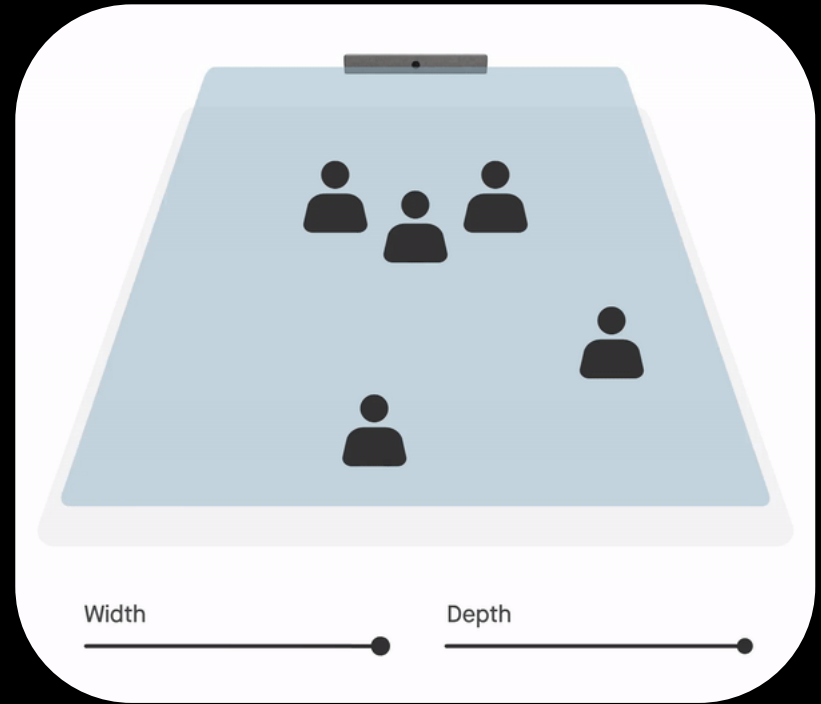

Auto frame individuals in the room and automatically follow them as they move.

Neat Audio

Advanced AI to enhance human voice pickup and filter out distracting noises like fans or keyboard clicking.

Double talk detection allows conversations to flow more naturally without interruption.

Neat Sense

Air quality CO2, VOC, temperature and humidity.

Microphones
Ultrasonic people detection & background noise.

Camera system
People count, object recognition, depth sensing.

Ambient Light Sensor
Lighting conditions.

Accelerometer
Simplify installation, optimize eye contact.

Neat Boundary

For rooms with glass walls or open spaces, set boundaries for auto framing people.

Avoid focusing on individuals outside of your designated meeting space.

Neat Bar

SPACES

Meeting spaces up to 10 people, focus rooms

FEATURES

- Sleek design with AV built for better meetings
- Supports up to 2 displays
- Comes with Neat Pad controller for simple setup
- Neat Experiences feat Symmetry and more