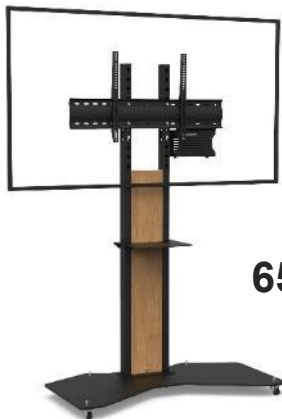

1470

700

450

65 to 80"

OBOXXLS6580VCPACK:
1189€