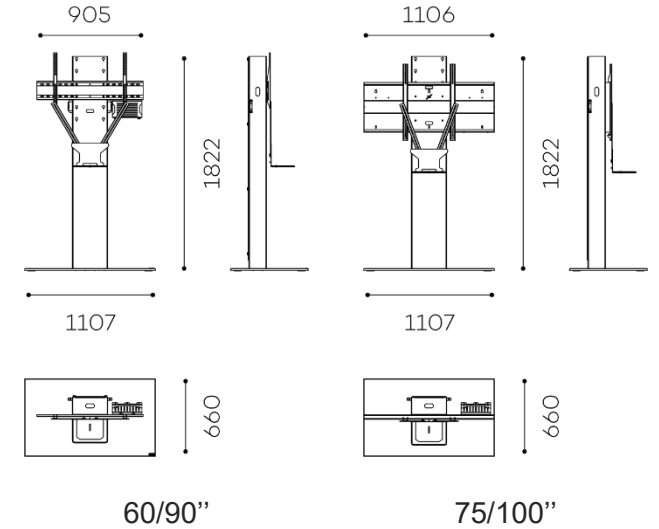

52 to 65"

XENOND5265VCPACK 2547€