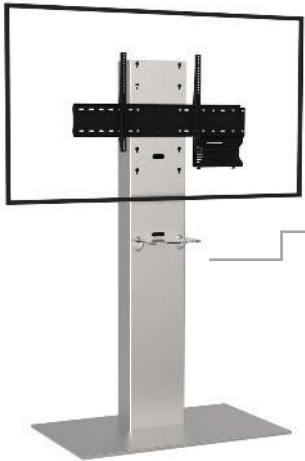

XENON Details & options

LIFT version available

VCPACK : New camera shelf SCUV3_R1 : 290 x 200 mm
Mounting strips 500 mm
For large screen from 75"
>> XL strips 780 mm

Attention new shelf SCUV3_R1 not available yet

Current version : plexiglass shelf (SMCP/CPS 290 x 200 mm) attached to the column with aluminium attachment clamps

Fixed height shelf : 960 mm

Drilling in the column for cable entry

Space into column :
300 x 150 mm