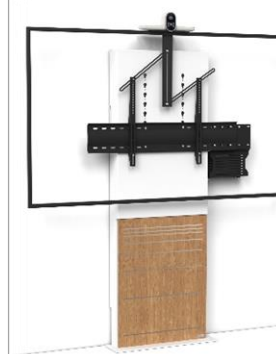

## Stilix Wide

65 to 100"

STILIXWS6580VCPACK

2566€

STILIXWS6580DS

3485€

STILIXWS75100VCPACK

2806€