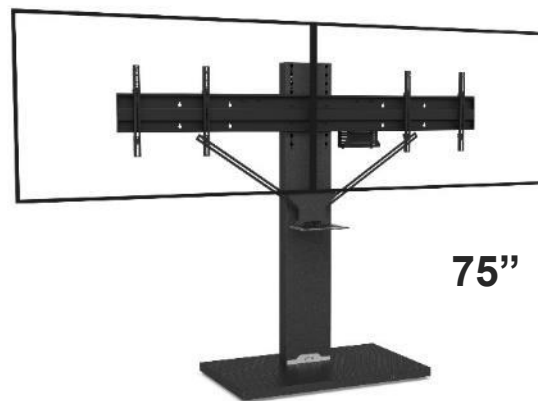

# GALAXY / GALAXY XL range

55 to 75"

50 to 70"

GALAXY Single 55/75"

GALAXY Dual 50/70"

GALAXYS5575VCPACK: 1709€

GALAXYS5575DS: 1528€

GALAXYD5070VCPACK: 1961€

80 to 90"

75"

GALAXY XL Single 80/90"

OBOX XL Dual 52/70"

GALAXYS8090VCPACK: 2081€

GALAXYS8090DS: 1900€

GALAXYD75VCPACK: 2333€