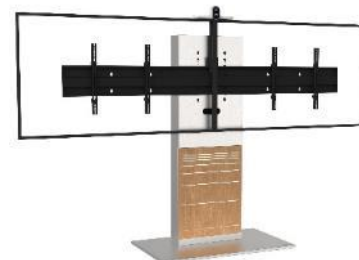

Xenon Wide

52 to 90"

XENONWD5265VCPACK

3882€

XENONWD7090VCPACK

4144€