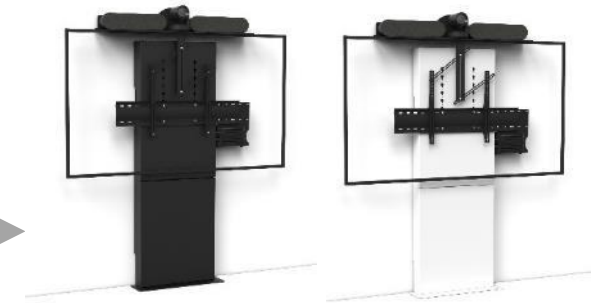

## Details & options

LIFT version available

**Magnetic front trapdoor**

Space into column : 550 x 110 mm

**Option : Full black or full white**

**Option : customised wooden front trapdoor on request**

# STILIX WIDE range

65 to 80"

52 to 70"

STILIXWS6580VCPACK 2566€

STILIXWS6580DS 3485€

STILIXWD5270VCPACK 2866 €

75 to 100"

75 to 90"