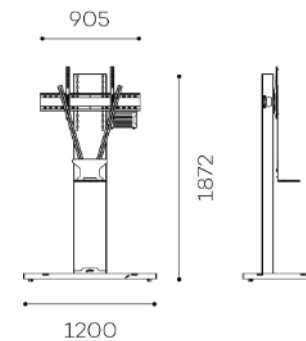

# GALAXY / GALAXY XL range

55 to 75"

50 to 70"

GALAXY Single 55/75"

GALAXY Dual 50/70"

GALAXYS5575VCPACK: 1709€

GALAXYS5575DS: 1528€

GALAXYD5070VCPACK: 1961€