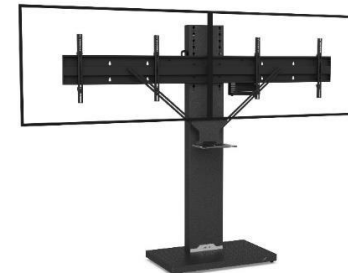

Galaxy

50 to 70"

GALAXYD5070VCPACK: 1961€