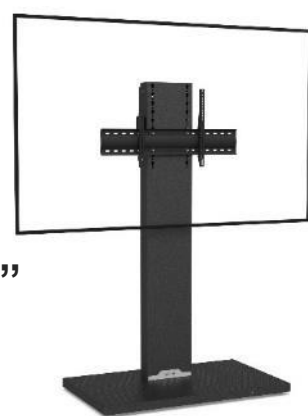

# GALAXY / GALAXY XL range

55 to 75"

50 to 70"

GALAXY Single 55/75"

GALAXY Dual 50/70"

GALAXYS5575VCPACK: 1709€

GALAXYS5575DS: 1528€

GALAXYD5070VCPACK: 1961€