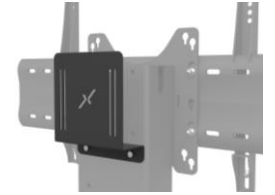

Option: codec holder
Depth: 55 mm