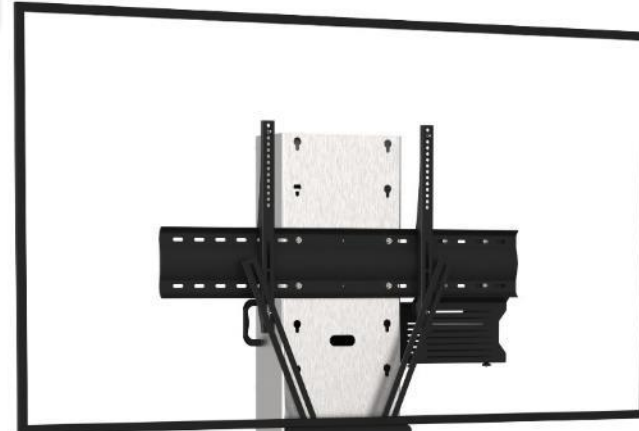

# XENON Details & options

**LIFT version available**

**VCPACK : New camera shelf SCUV3\_R1 : 290 x 200 mm**  
**Mounting strips 500 mm**  
For large screen from 75"  
>> XL strips 780 mm

*Attention new shelf SCUV3\_R1 not available yet*

**Current version :** plexiglass shelf (SMCP/CPS 290 x 200 mm) attached to the column with aluminium attachment clamps

*Fixed height shelf : 960 mm*

*Drilling in the column for cable entry*

**Space into column :**  
300 x 150 mm