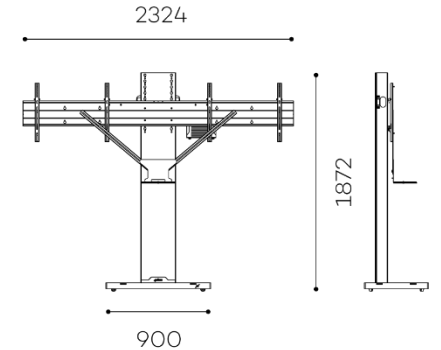

# GALAXY / GALAXY XL range

55 to 75"

50 to 70"

GALAXY Single 55/75"

GALAXY Dual 50/70"

GALAXYS5575VCPACK: 1709€

GALAXYS5575DS: 1528€

GALAXYD5070VCPACK: 1961€