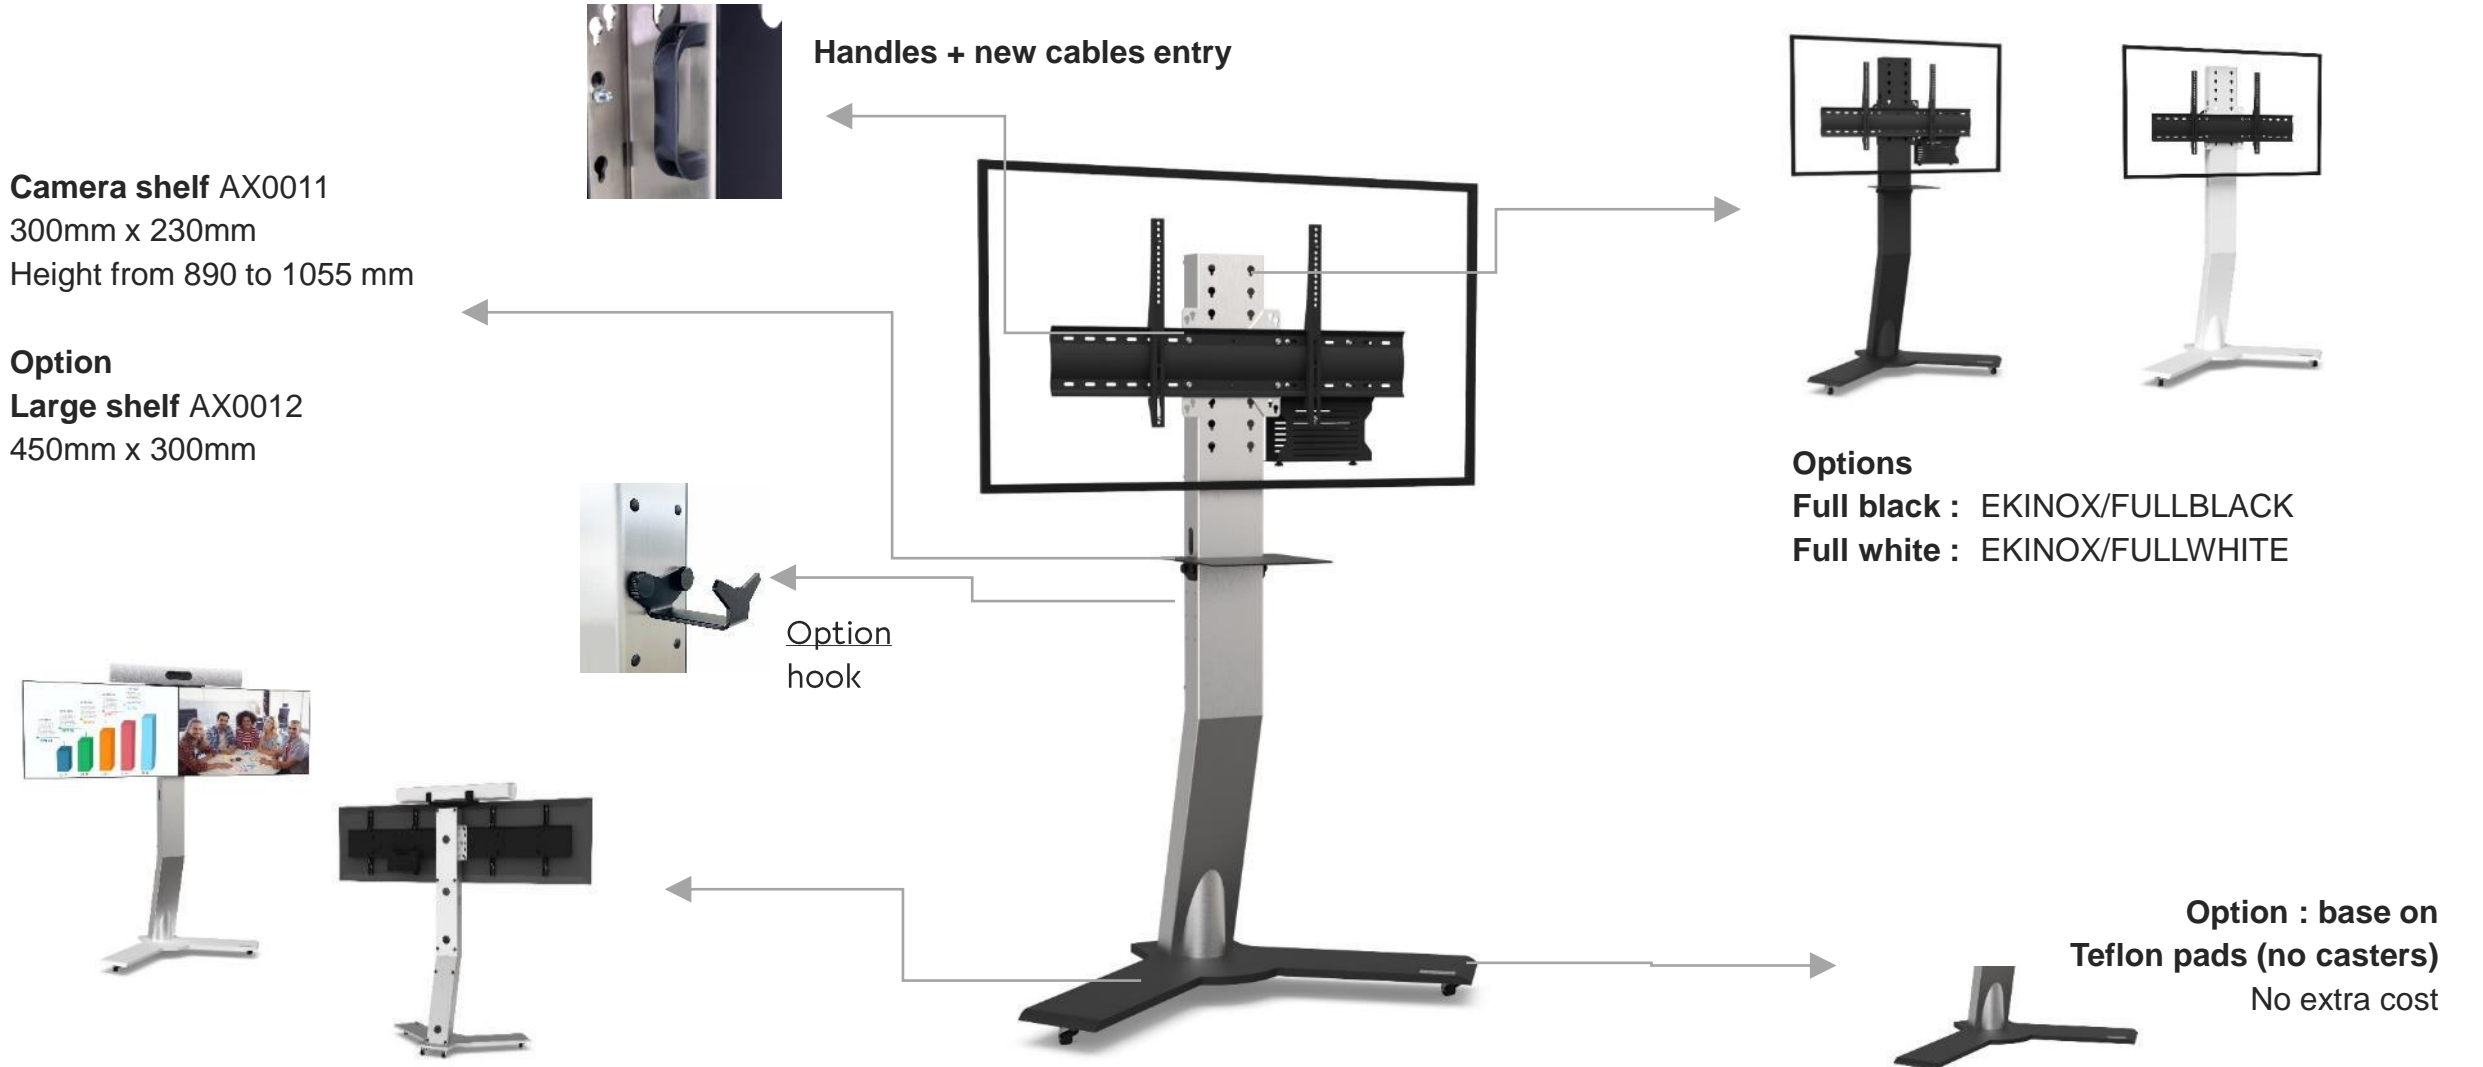

## Galaxy

50 to 70"

GALAXYD5070VCPACK: 1961€

# EKINOX / EKINOX XL Details & options

**Camera shelf AX0011**  
300mm x 230mm  
Height from 890 to 1055 mm

**Option Large shelf AX0012**  
450mm x 300mm

**Options**  
Full black : EKINOX/FULLBLACK  
Full white : EKINOX/FULLWHITE