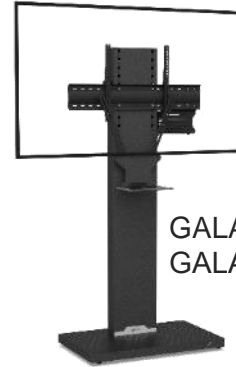

Galaxy

60 to 75"

GALAXYS5575VCPACK: 1709€
GALAXYS5575DS: 1528€