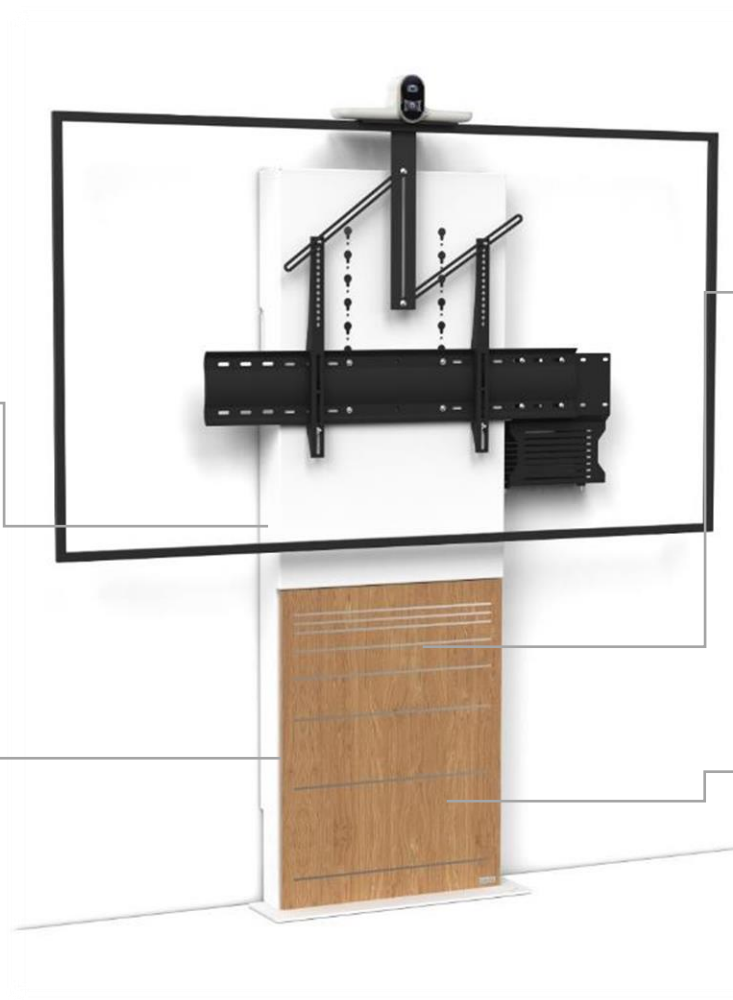

STILIX WIDE

Details & options

LIFT version available

Magnetic front trapdoor

Space into column : 550 x 110 mm

Option : Full black or full white

Option : customised wooden front trapdoor on request