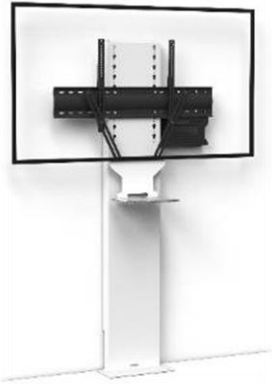

ENTRY-LEVEL MODELS

Stilix

46 to 100"