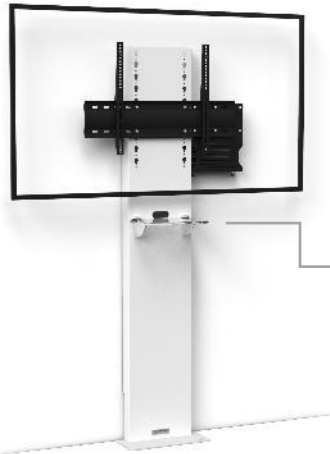

STILIX Details & options

VCPACK : New camera shelf SCUV3_R1 : 290 x 200 mm

Mounting strips 500 mm

For large screen from 75"

>> XL strips 780 mm

Attention new shelf SCUV3_R1 not available yet

***Current version :** plexiglass shelf (SMCP/CPS 290 x 200 mm) attached to the column with aluminium attachment clamps*

Fixed height shelf : 972 mm

Drilling in the column for cable entry

Space into column :
300 x 70 mm