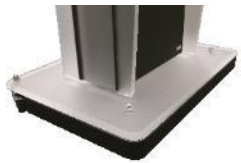

# NEONYX lecterns

**Neonyx**  
NEONYX\_M  
1410€

**Neonyx Touch**  
NEONYX\_TOUCH  
2255€

**Neonyx Touch Lift**  
NEONYX\_TOUCH\_LIFT  
3150€

**Neonyx Lift**  
NEONYX\_LIFT  
2566€

**Option : NEONYX\_SKIRTWHEELS**