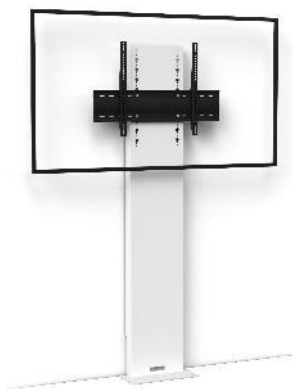

46 to 80"

40 to 70"