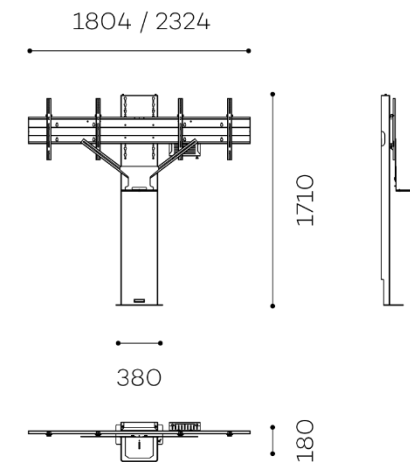

STILIX range

46 to 80"

40 to 70"

STILIXS4680VCPACK: 864€

STILIXS4680DS: 696€

STILIXD4050VCPACK: 1132€

STILIXD5270VCPACK: 1163€

75 to 100"

STILIXS75100VCPACK: 1134€

STILIXS75100DS: 966€