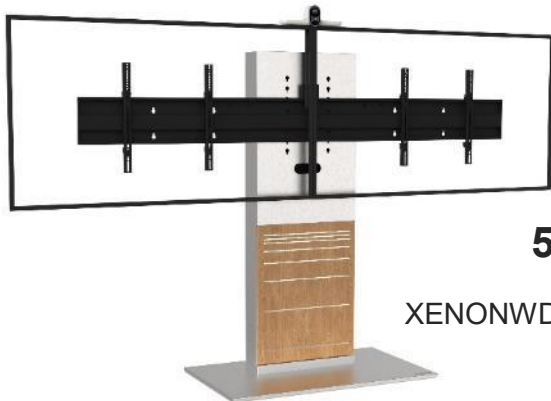

# XENON WIDE range

**65 to 90"**

XENONWS6590VCPACK 3568€

XENONWS6590DS 3485€

**75 to 100"**

XENONWS75100DS 3805€

**52 to 65"**  
XENONWD5265VCPACK 3882€

**70 to 90"**  
XENONWD7090VCPACK 4144€