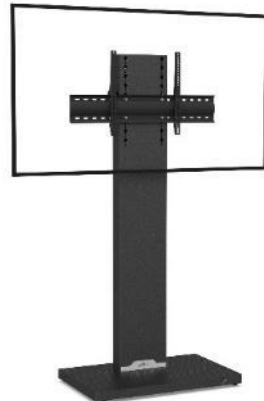

55 to 75"

50 to 70"

GALAXYS5575DS: 1528€