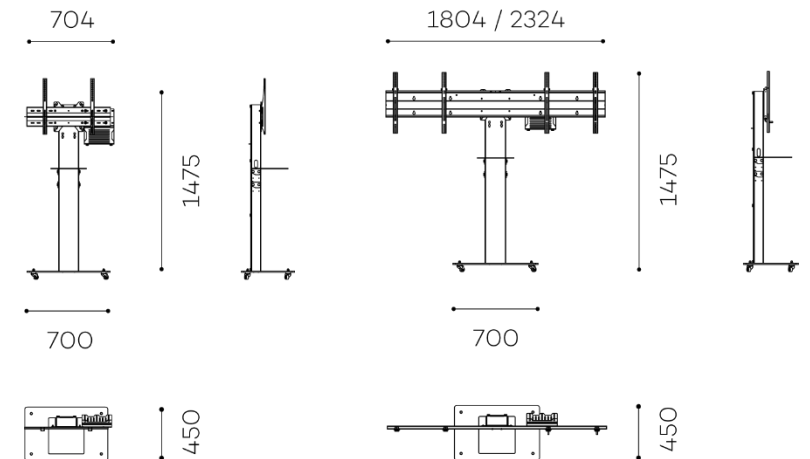

32 to 60"

40 to 55"