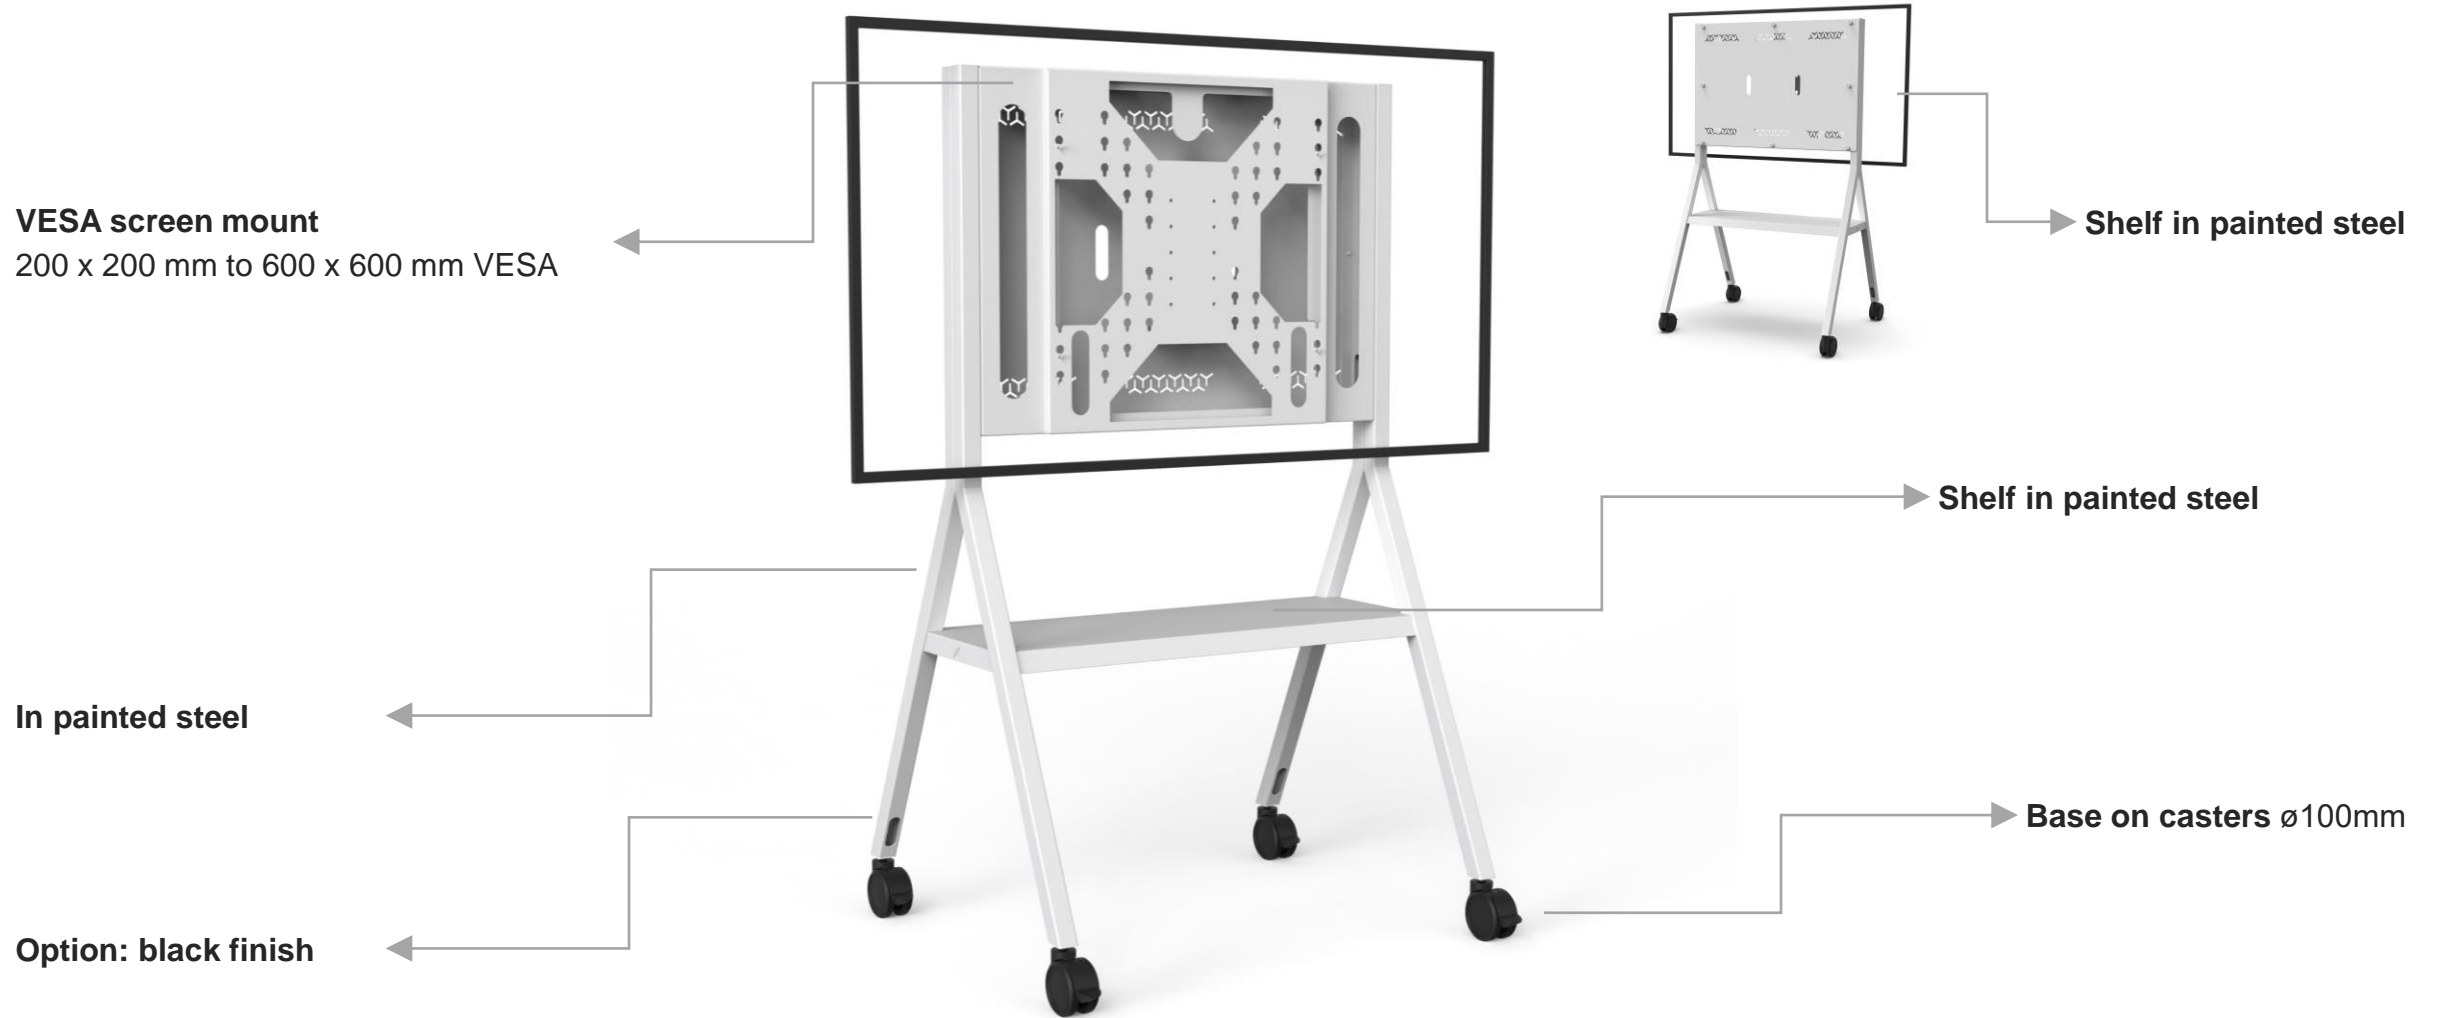

EXYO 4 – 55 to 75"