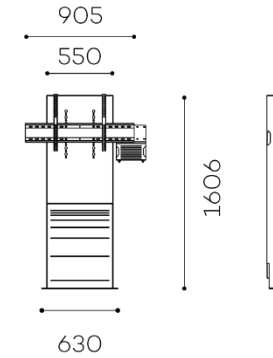

STILIX WIDE range

65 to 80"

52 to 70"

STILIXWS6580VCPACK 2566€

STILIXWS6580DS 3485€

STILIXWD5270VCPACK 2866 €

75 to 100"

75 to 90"