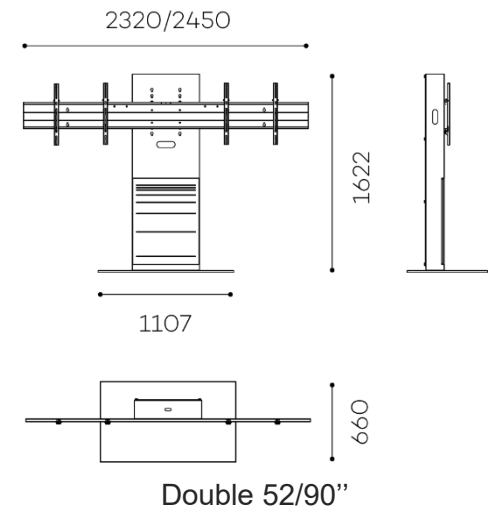

XENON WIDE range

65 to 90"

75 to 100"