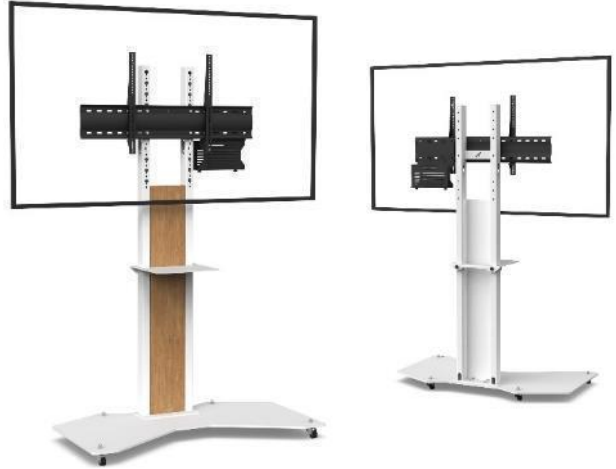

# OBOX / OBOX XL Details & options

Option : white finish

Option : Customised plexiglass plate

**Rotative mount**  
For a 55" or 65" touch screen  
Ref : FIX\_ROTATIVE

Adjustable shelf height

Option : base on  
Teflon pads (no casters) + plugs  
No extra cost