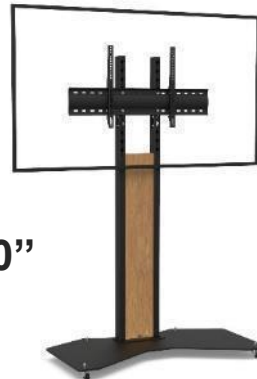

OBOXXLS6580DS:
1117€