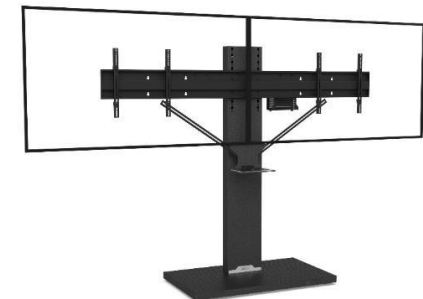

Galaxy XL

75"

GALAXYD75VCPACK: 2333€