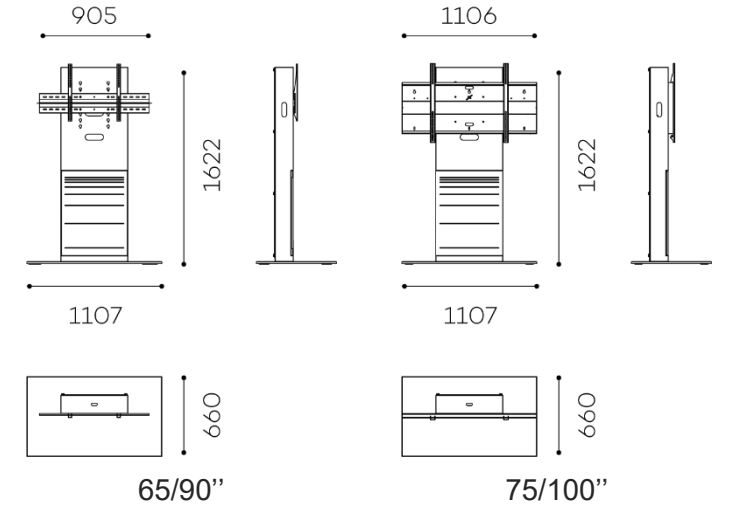

52 to 65"
XENONWD5265VCPACK 3882€