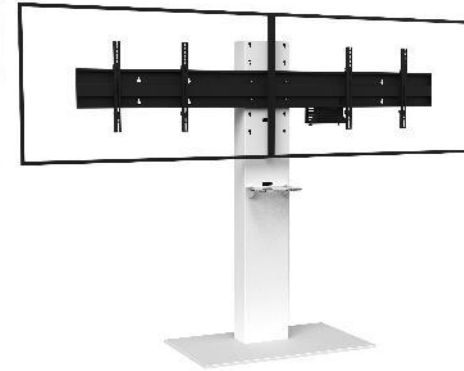

# XENON Details & options

**LIFT version available**

**VCPACK : New camera shelf SCUV3\_R1 : 290 x 200 mm**  
**Mounting strips 500 mm**  
For large screen from 75"  
>> XL strips 780 mm

*Attention new shelf SCUV3\_R1 not available yet*

**Current version :** plexiglass shelf (SMCP/CPS 290 x 200 mm) attached to the column with aluminium attachment clamps

*Fixed height shelf : 960 mm*

*Drilling in the column for cable entry*

**Space into column :**  
300 x 150 mm