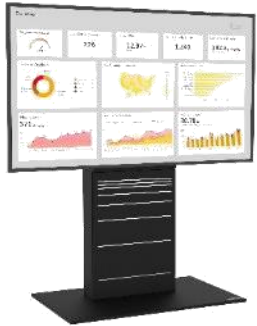

XENON WIDE

Details & options

Option : Full black or white