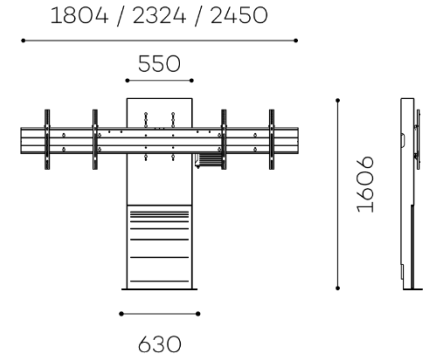

STILIX WIDE range

65 to 80"

52 to 70"

STILIXWS6580VCPACK 2566€

STILIXWS6580DS 3485€

STILIXWD5270VCPACK 2866 €

75 to 100"

75 to 90"