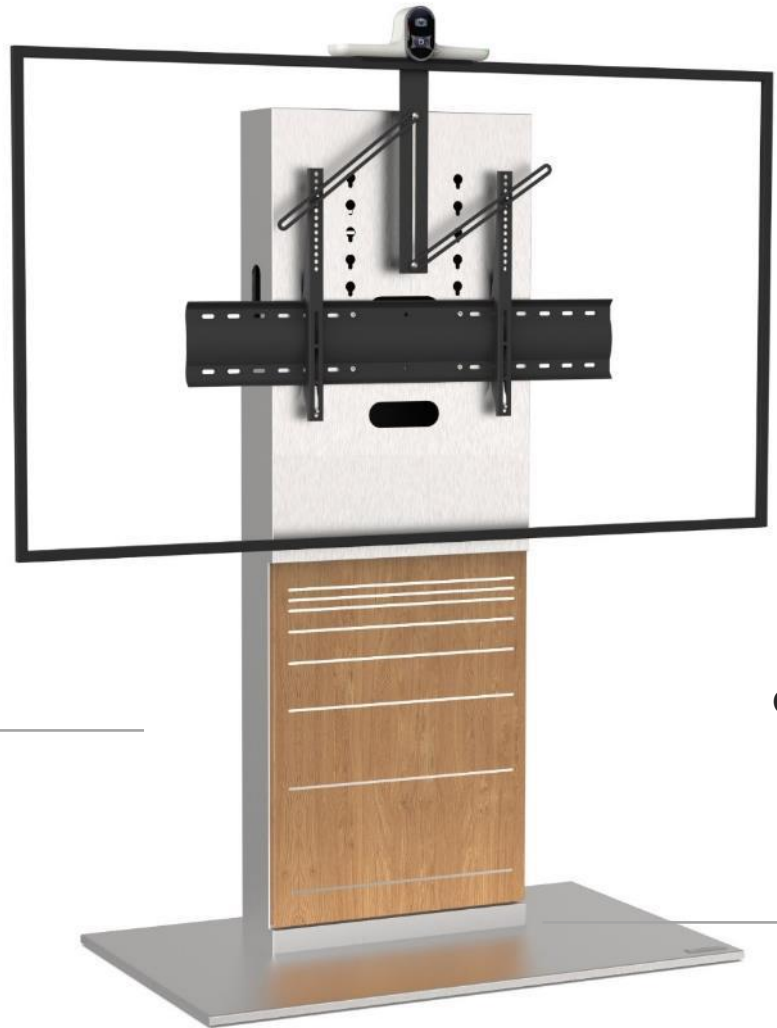

Option : Casters ø100mm
+ Skirt

XENON WIDE

Details & options