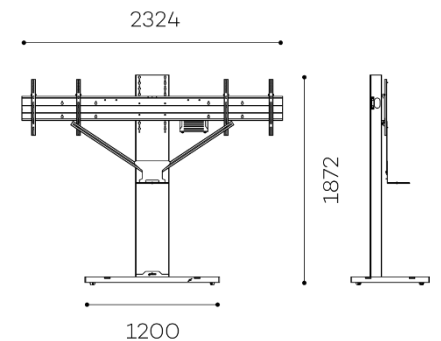

# GALAXY / GALAXY XL range

55 to 75"

50 to 70"

GALAXY Single 55/75"

GALAXY Dual 50/70"

GALAXYS5575VCPACK: 1709€

GALAXYS5575DS: 1528€

GALAXYD5070VCPACK: 1961€