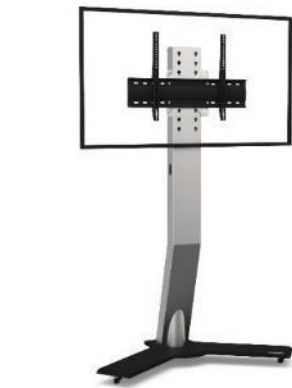

EKINOX / EKINOX XL range

40 to 70"

EKINOXS4070VCPACK: 1110€

EKINOXS4070DS: 1067€

40 to 65"

EKINOXD4050VCPACK: 1439€
EKINOXD5265VCPACK: 1483€

75 to 90"

EKINOXS7590VCPACK: 1369€

EKINOXS7590DS: 1314€

70 to 75"

EKINOXD7075VCPACK: 1635€