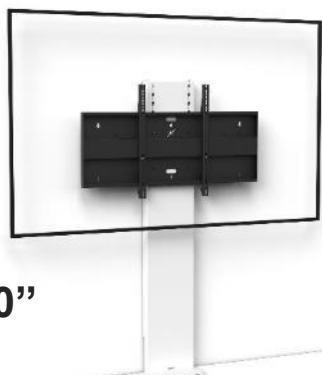

*Fixed height shelf : 972 mm*

*Drilling in the column for cable entry*

**Space into column :**  
300 x 70 mm

**Option : Full black**

**To be fixed to the wall**

# STILIX range

**46 to 80"**

**40 to 70"**

STILIXS4680VCPACK: 864€

STILIXS4680DS: 696€

STILIXD4050VCPACK: 1132€

STILIXD5270VCPACK: 1163€

**75 to 100"**