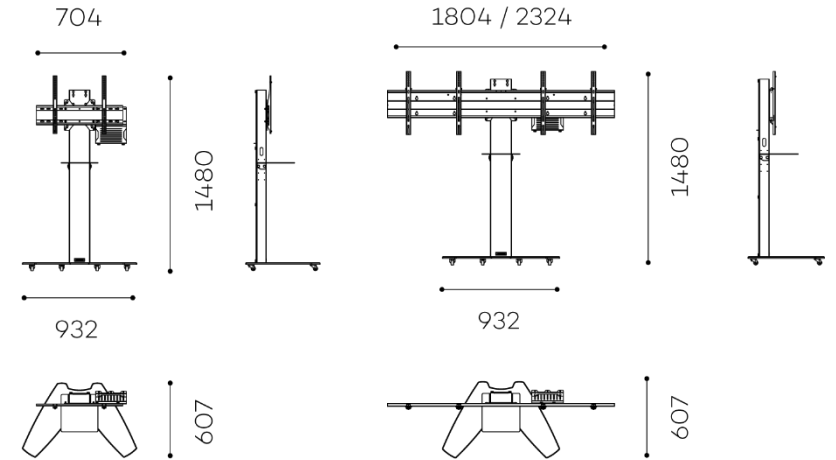

OSYX / BOXER range

32 to 65"

40 to 55"

32 to 60"

40 to 55"

BOXERS3260VCPACK: 821€

BOXERS3260DS: 725€

BOXERD4050VCPACK: 1053€
BOXERD5255VCPACK: 1099€