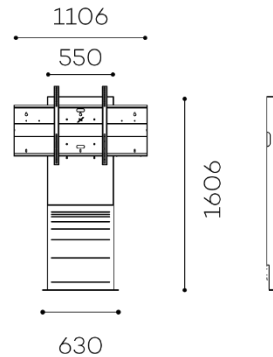

STILIX WIDE range

65 to 80"

52 to 70"

STILIXWS6580VCPACK 2566€

STILIXWS6580DS 3485€

STILIXWD5270VCPACK 2866 €

75 to 100"

75 to 90"