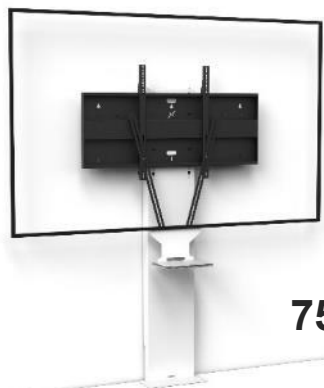

*Fixed height shelf : 972 mm*

*Drilling in the column for cable entry*

**Space into column :**  
300 x 70 mm

**Option : Full black**

**To be fixed to the wall**

# STILIX range

**46 to 80"**

**40 to 70"**

STILIXS4680VCPACK: 864€

STILIXS4680DS: 696€

STILIXD4050VCPACK: 1132€

STILIXD5270VCPACK: 1163€

**75 to 100"**