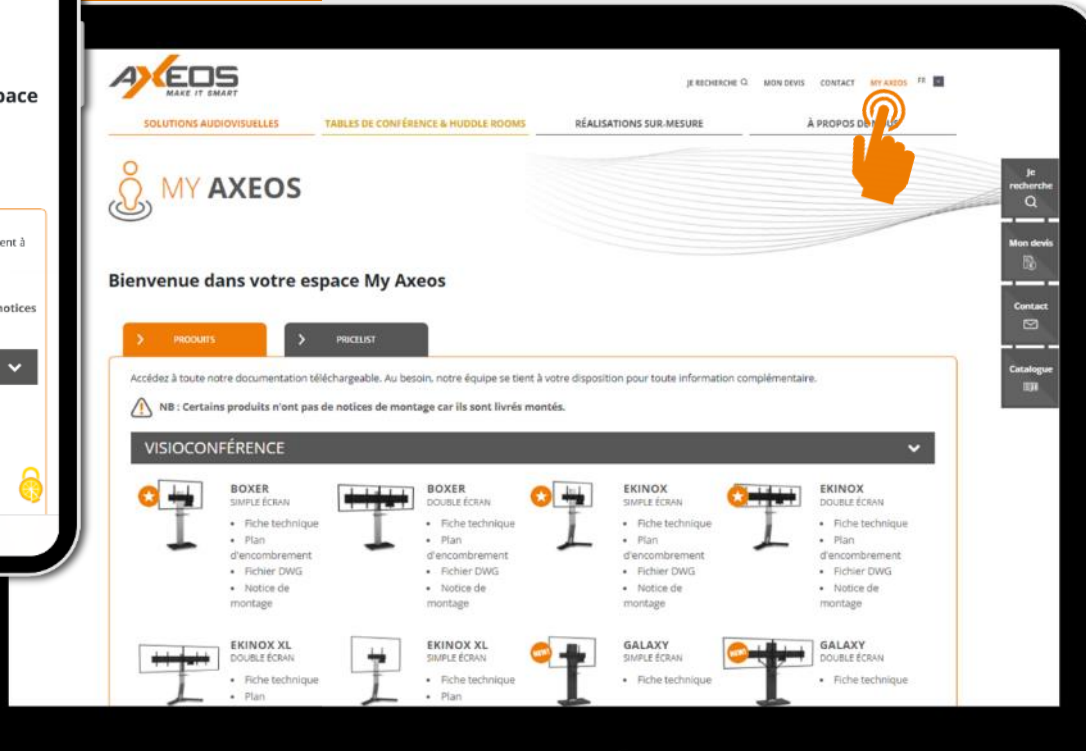

# Search page

You can find all our products on our [website](https://www.axeos.net)

Search criteria

**Type of installation** : floor standing, on casters...

**Number of screens**

**Size of screens**

Etc.

# My Axeos

A space dedicated to our partners

All technical documents  
of our standard products

Datasheets, drawings, Assembly instructions &  
DWG files

+ Public Price List

[ACCESS TO MY AXEOS](#)