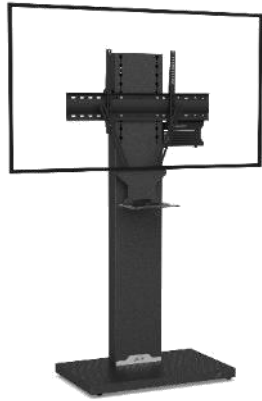

55 to 75"

50 to 70"

GALAXYS5575VCPACK: 1709€