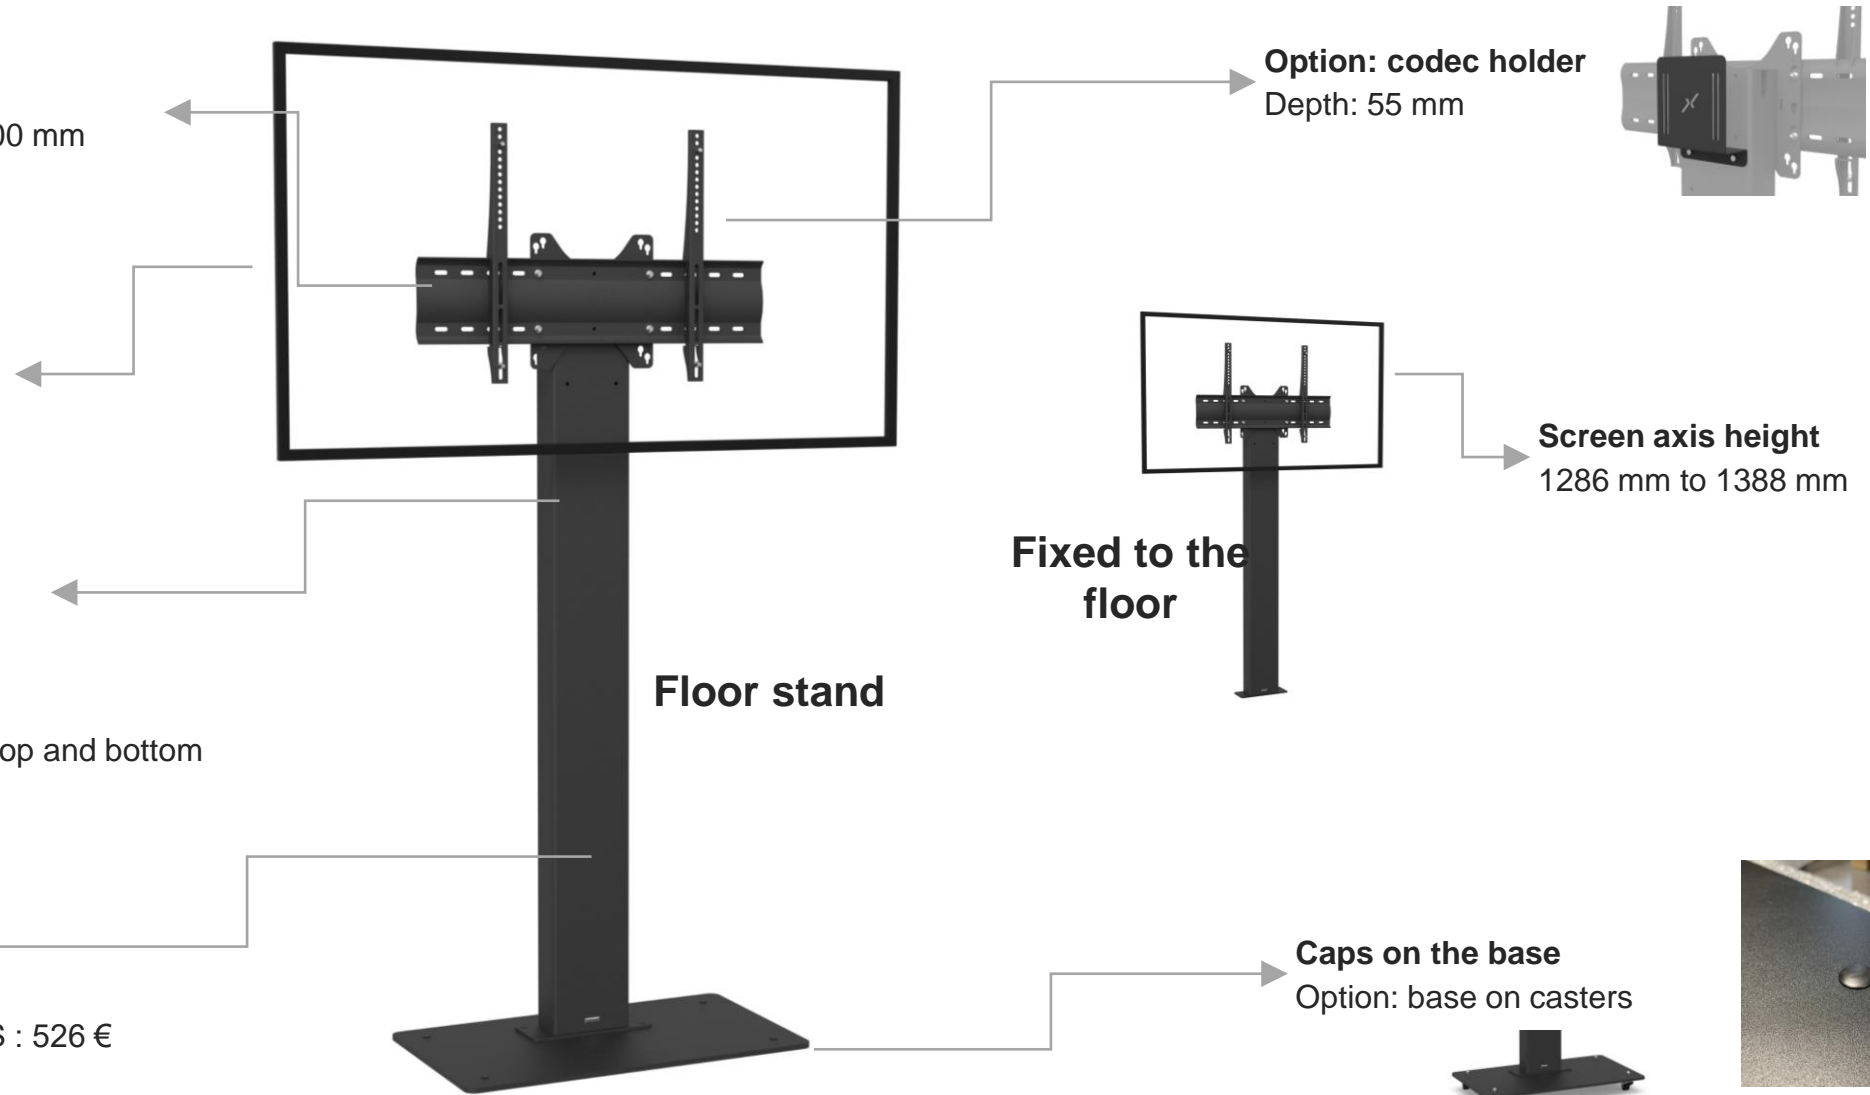

# TYBOX - 40 to 65"

**NEW!**

**AXEOS**  
MAKE IT SMART

**VESA plate** 200 x 200 mm  
**VESA screen mount** max. 600 x 400 mm

**Screen axis height**  
1303 mm to 1405 mm  
Base on casters option: +60 mm

**Closed tube column**  
Internal dim. (w x d): 154 x 74 mm

**Cable management entries**  
Through the column, only from the top and bottom

**Black finish**  
White finish on request

TYBOXS4065DS : 526 €

**Option: codec holder**  
Depth: 55 mm

**Screen axis height**  
1286 mm to 1388 mm