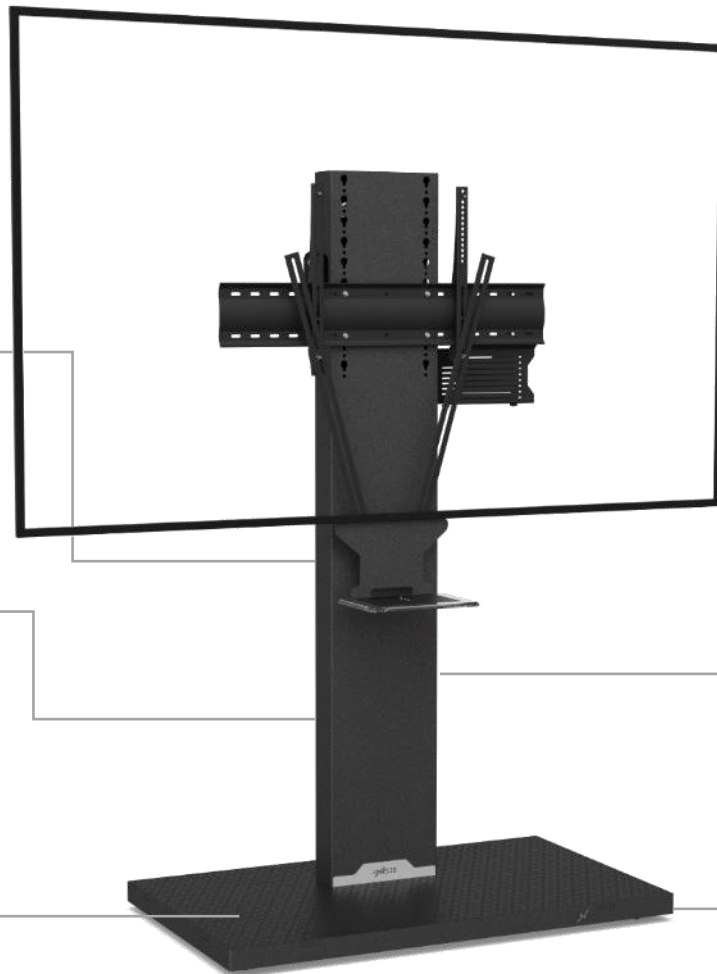

GALAXY / GALAXY XL Details & options

VCPACK – **New camera shelf SCUV3_R1** :
290 x 200 mm
Mounting strips 500 mm
For large screen from 75”
>> XL strips 780 mm

Column space :
300 x 100 mm

Skirt with patterns :