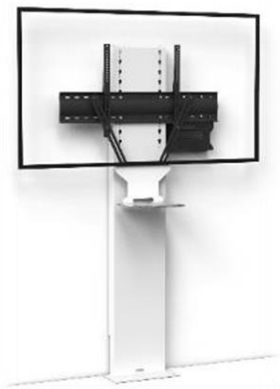

# STILIX Details & options

**VCPACK : New camera shelf SCUV3\_R1 : 290 x 200 mm**

**Mounting strips 500 mm**

For large screen from 75"

>> XL strips 780 mm

*Attention new shelf SCUV3\_R1 not available yet*

***Current version :** plexiglass shelf (SMCP/CPS 290 x 200 mm) attached to the column with aluminium attachment clamps*

*Fixed height shelf : 972 mm*

*Drilling in the column for cable entry*

**Space into column :**  
300 x 70 mm

**Option : Full black**

**To be fixed to the wall**

# STILIX range

**46 to 80"**

**40 to 70"**

STILIXS4680VCPACK: 864€

STILIXS4680DS: 696€

STILIXD4050VCPACK: 1132€

STILIXD5270VCPACK: 1163€

**75 to 100"**