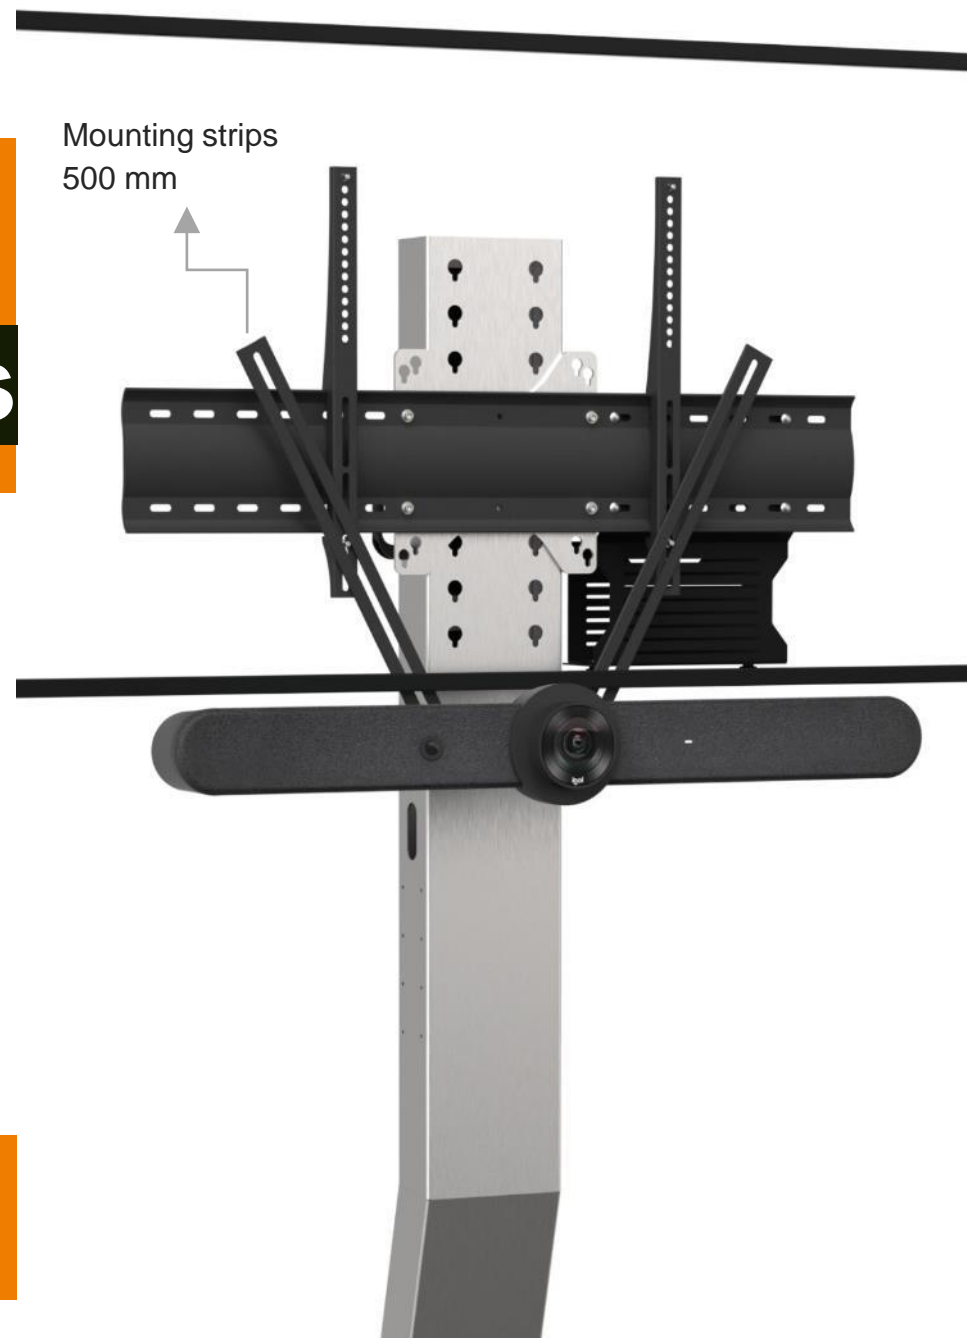

### △ R2 = above the screen

If screen(s)  $\geq$  86 inches

→ XL mounting strips 780 mm  
*(to be confirmed at the order)*

SCUV3 : mounting strips 340 mm

Questions or any hesitation ?

Contact our Sales team