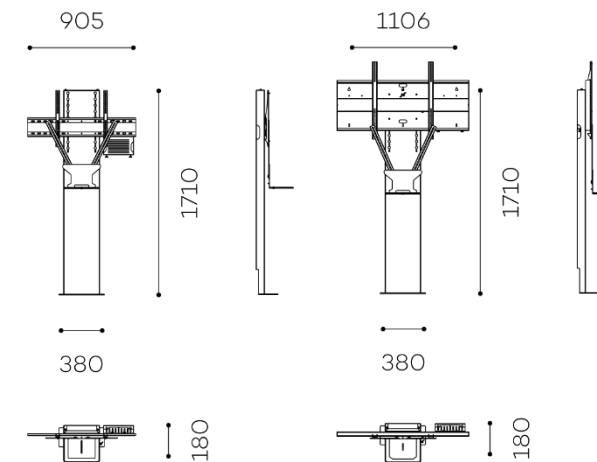

*Fixed height shelf : 972 mm*

*Drilling in the column for cable entry*

**Space into column :**  
300 x 70 mm

**Option : Full black**

**To be fixed to the wall**

# STILIX range

**46 to 80"**

**40 to 70"**

STILIXS4680VCPACK: 864€

STILIXS4680DS: 696€

STILIXD4050VCPACK: 1132€

STILIXD5270VCPACK: 1163€

**75 to 100"**