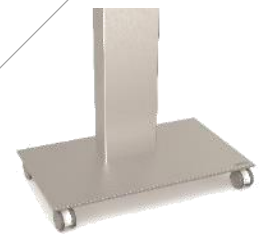

## Details & options

Option : Full black or white

Option : Customised wooden front trapdoor

Magnetic front trapdoor  
Space into column : 550 x 156 mm

Option : Casters ø100mm  
+ Skirt

Option : Casters ø100mm