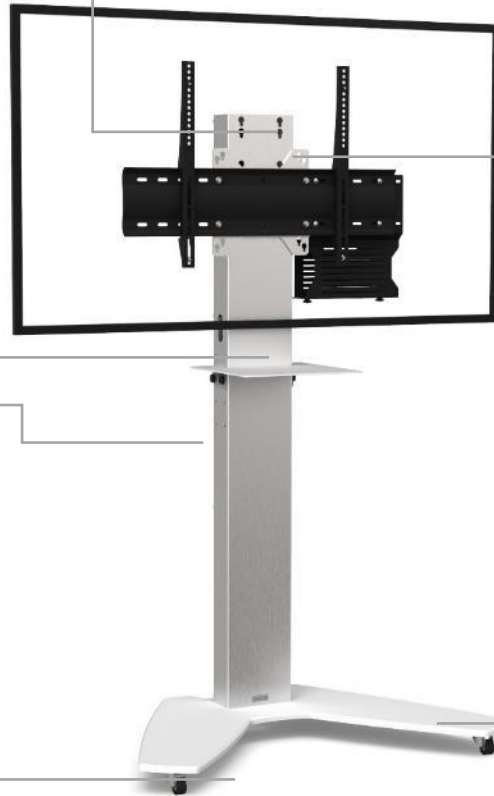

## Details & options

Handles + new cables entry

**Camera shelf AX0011**  
300mm x 230mm  
Height from 890 to 1055 mm

**Option**  
**Large shelf : AX0012**  
450mm x 300mm

**Option :**  
**Full black**  
**Full white**

# OSYX Details & options

**Camera shelf AX0011**  
300mm x 230mm  
Height from 890 to 1055 mm

**Option**  
**Large shelf : AX0012**  
450mm x 300mm

Handles + new cables entry

Hook option

**Option : Black base + brushed stainless steel column**  
**Option : Full black**