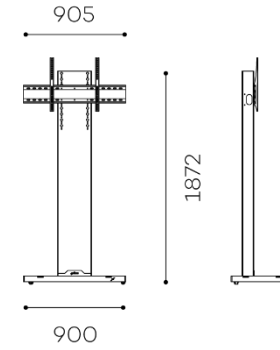

55 to 75"

50 to 70"

GALAXYS5575VCPACK: 1709€

GALAXYS5575DS: 1528€

GALAXYD5070VCPACK: 1961€