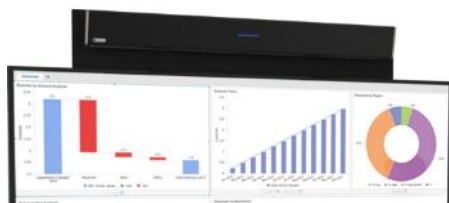

Logitech Rally Bar and Bar Mini

Nureva HDL300  
suitable for HDL310

AVer VB342 Pro

Jabra PanaCast 50

Cisco Webex Room Kit and Kit +