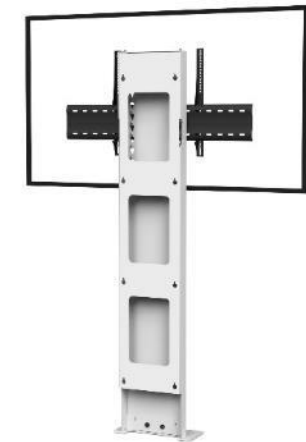

# STILIX Details & options

**VCPACK : New camera shelf SCUV3\_R1 : 290 x 200 mm**

**Mounting strips 500 mm**

For large screen from 75"

>> XL strips 780 mm

*Attention new shelf SCUV3\_R1 not available yet*

***Current version :** plexiglass shelf (SMCP/CPS 290 x 200 mm) attached to the column with aluminium attachment clamps*

*Fixed height shelf : 972 mm*

*Drilling in the column for cable entry*

**Space into column :**  
300 x 70 mm

**Option : Full black**

**To be fixed to the wall**