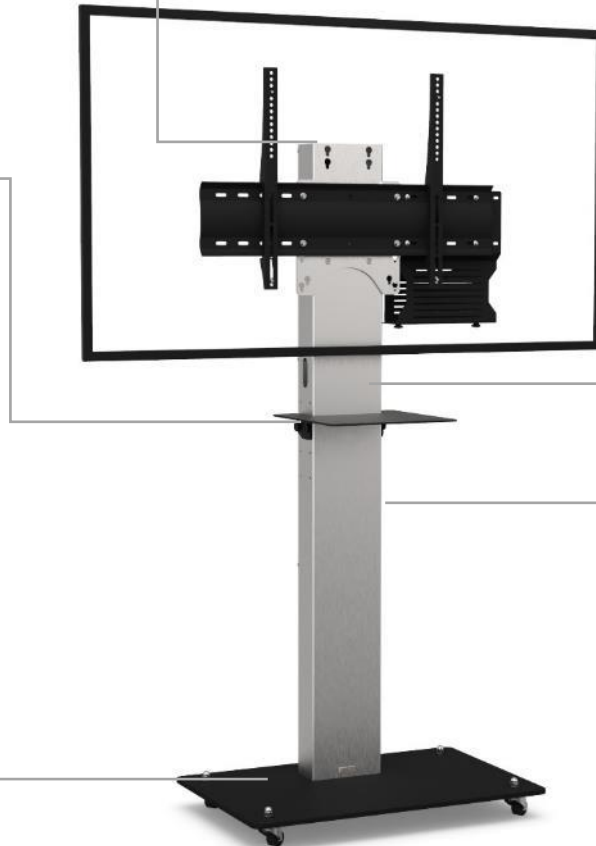

## Details & options

Handles + new cables entry

**Camera shelf AX0011**  
300mm x 230mm  
Height from 890 to 1055 mm

**Option**  
**Large shelf : AX0012**  
450mm x 300mm

**Option :**  
**Full black**  
**Full white**

# OSYX Details & options

**Camera shelf AX0011**  
300mm x 230mm  
Height from 890 to 1055 mm

**Option**  
**Large shelf : AX0012**  
450mm x 300mm

Handles + new cables entry

Hook option

**Option : Black base + brushed stainless steel column**  
**Option : Full black**