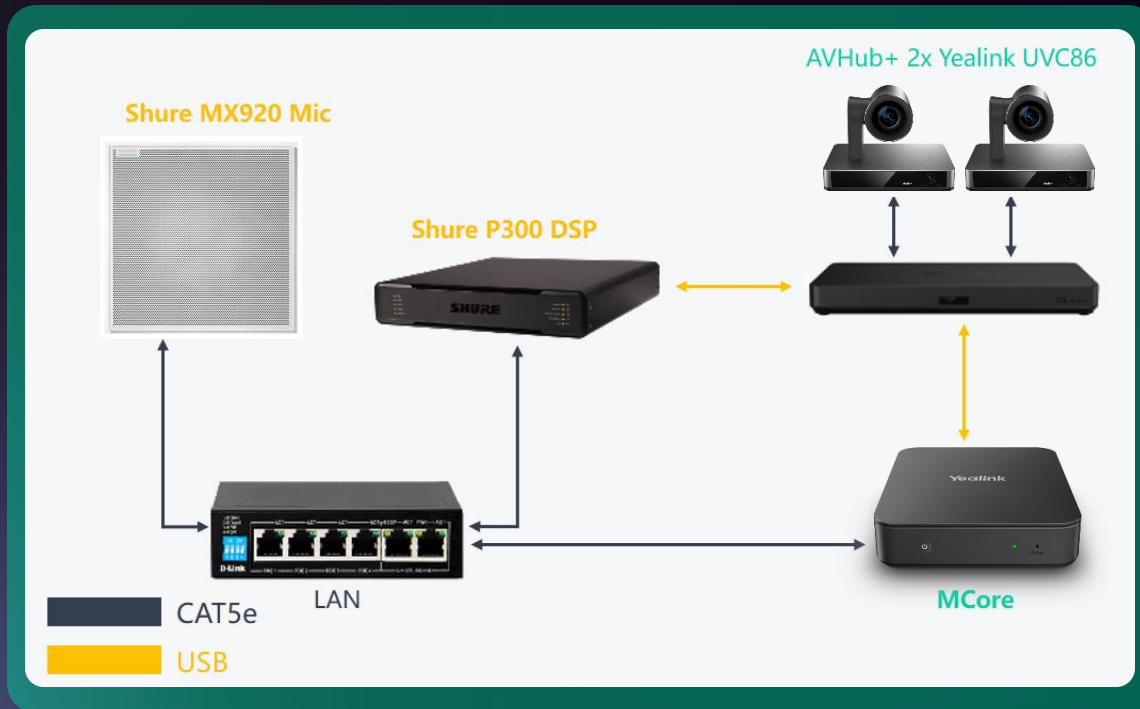

Yealink MVC S90 + Partner Joint Solution for ProAV Rooms

Multi-Cam + Automatically Tracking + Pro-Audio + Control System