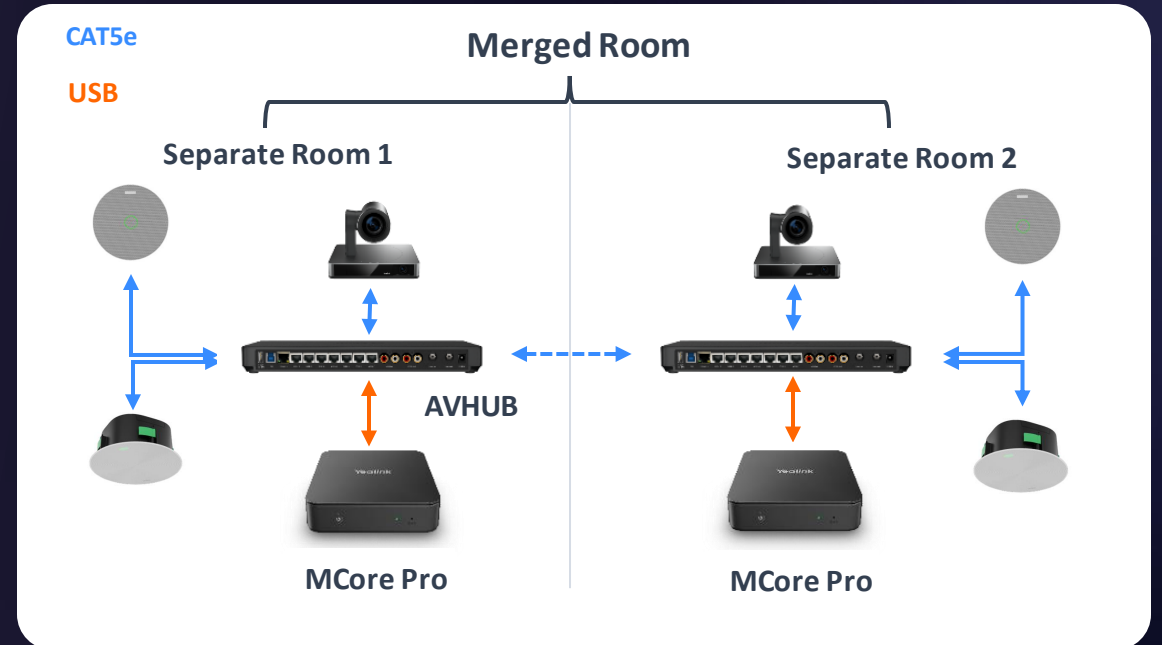

Others

MTouch Plus + WPP30

- Just plug-and-play to share your ideas
- Wired and Wireless content sharing
- Airplay, Miracast or GoogleCast to share your screen with RoomCast or MTouch Plus(coming in 2024 Q3)

BYOD-Extender

- Plug-and-play
- Simple and flexible deployment
- Support for UVC40/UVC84/UVC86/AV-Hub

MShare

- Teams Certified HDMI to USB content Ingest Box

Yealink Single Vendor Divisible Room Solution

The screenshot shows the Yealink management interface with a sidebar on the left containing: Camera control, Layout, Status, Divisible Room, and Settings. The main area is titled "Room Settings" and contains a table with the following data:

Available Room	Status	Operation
Room 1	Main Room	Dismiss
Room 2	Combined	Separate
Room 3	Available	Merge
Room 4	Offline	-

- Single Vendor Divisible Solution with Yealink Camera and Audio
- Compatible with 3rd Party DSP Audio
- Support up to 4 Rooms combine and separate