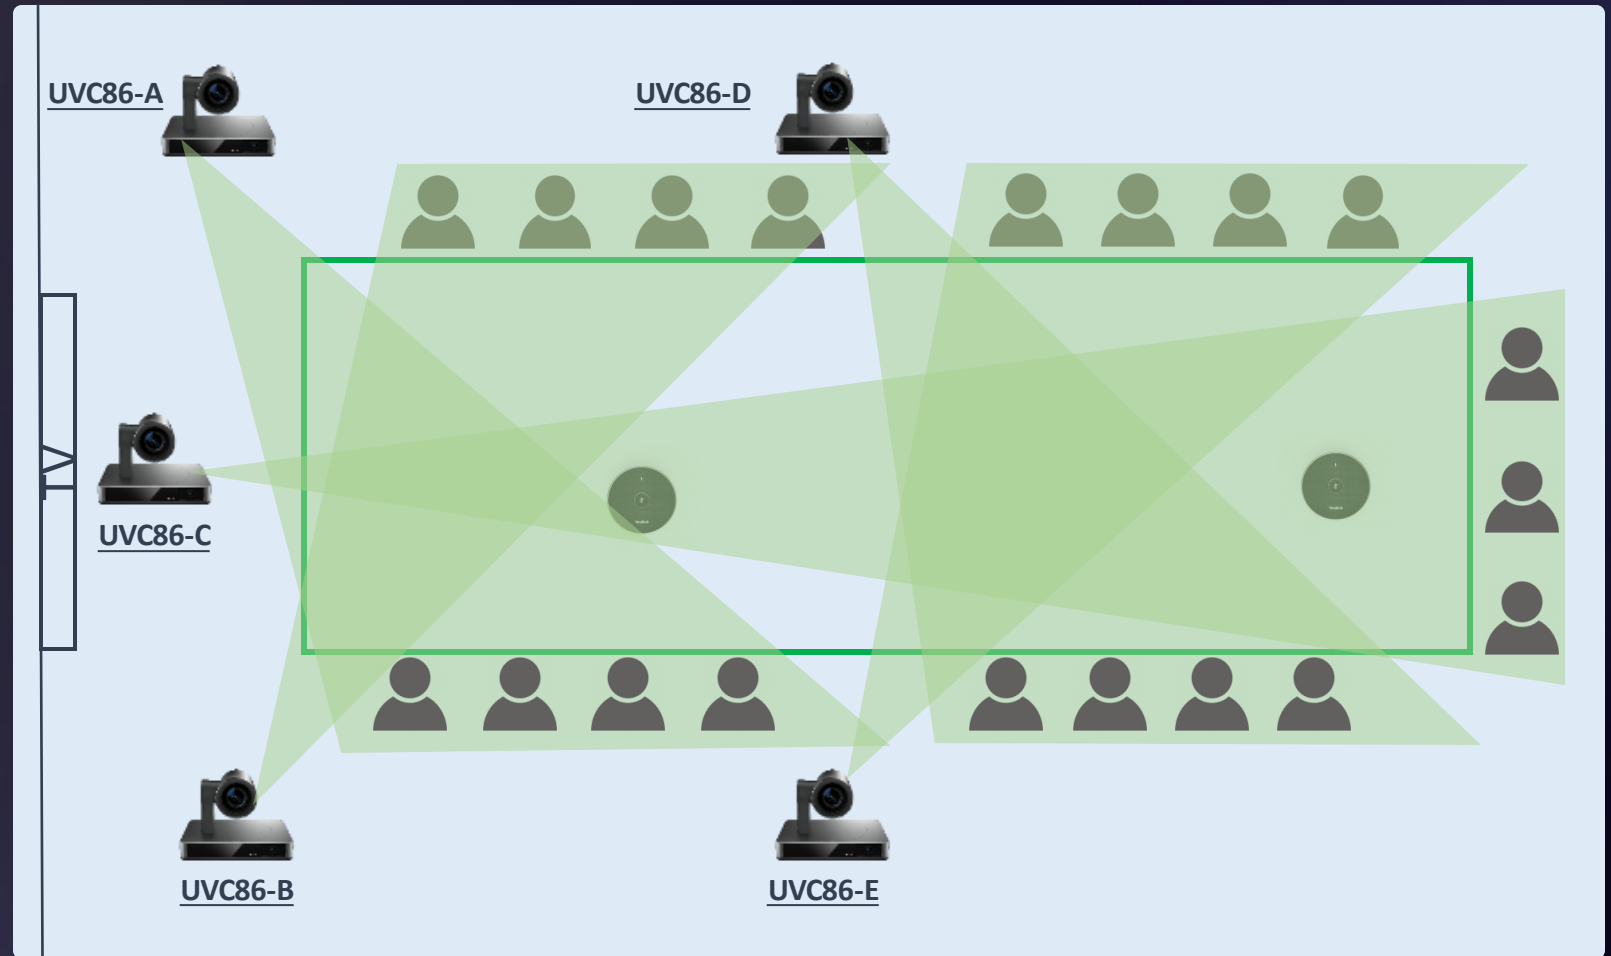

SmartVision40 Dual-lens System

Stitching two **78° DFOV tele-lense** images to create an ultra-wide 120° DFOV view.

- Guaranteeing exceptional image clarity for **short and long distances** in medium-sized meeting spaces.
- Lens direct to the each side of the participants, giving the **better viewing angle**.

Yealink MVC S90 Multi-cam Solution for ProAV Rooms

Board Room

Training Room

Divisible Room

Yealink MVC-S90 Single-vendor **Multi-cam IntelliFrame** Auto-Tracking Solution

Multi-Camera IntelliFrame

- Present latest 4 active speakers
- Fast and precise tracking
- Feel natural and effortless in conversations

Yealink MVC-S90 Single-vendor **Multi-cam IntelliFrame** Auto-Switching

Multi-Camera IntelliFrame

- Present latest 4 active speakers
- Fast and precise tracking
- Feel natural and effortless in conversations