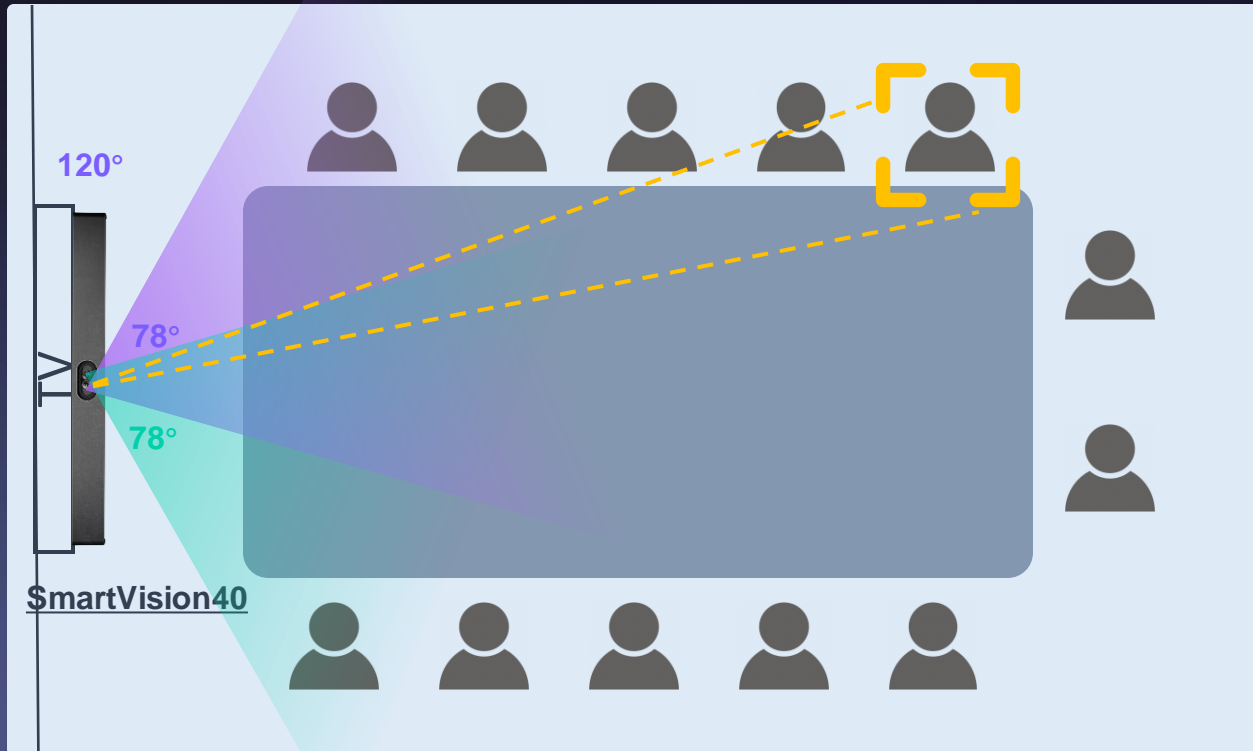

Eyes more, intelligent more.

Performance and SPEC

- Dual **48MP** cameras, DFOV 120° enables sharp image and wide coverage at the same time.
- **8** beamforming mics and powerful Yealink AI 2.0 audio DSP.
- Built-in **2 Speaker** with stereo sound
- Automatic lens privacy cover

SmartVision40 Dual-lens System

Stitching two **78° DFOV tele-lense** images to create an ultra-wide 120° DFOV view.

- Guaranteeing exceptional image clarity for **short and long distances** in medium-sized meeting spaces.
- Lens direct to the each side of the participants, giving the **better viewing angle**.