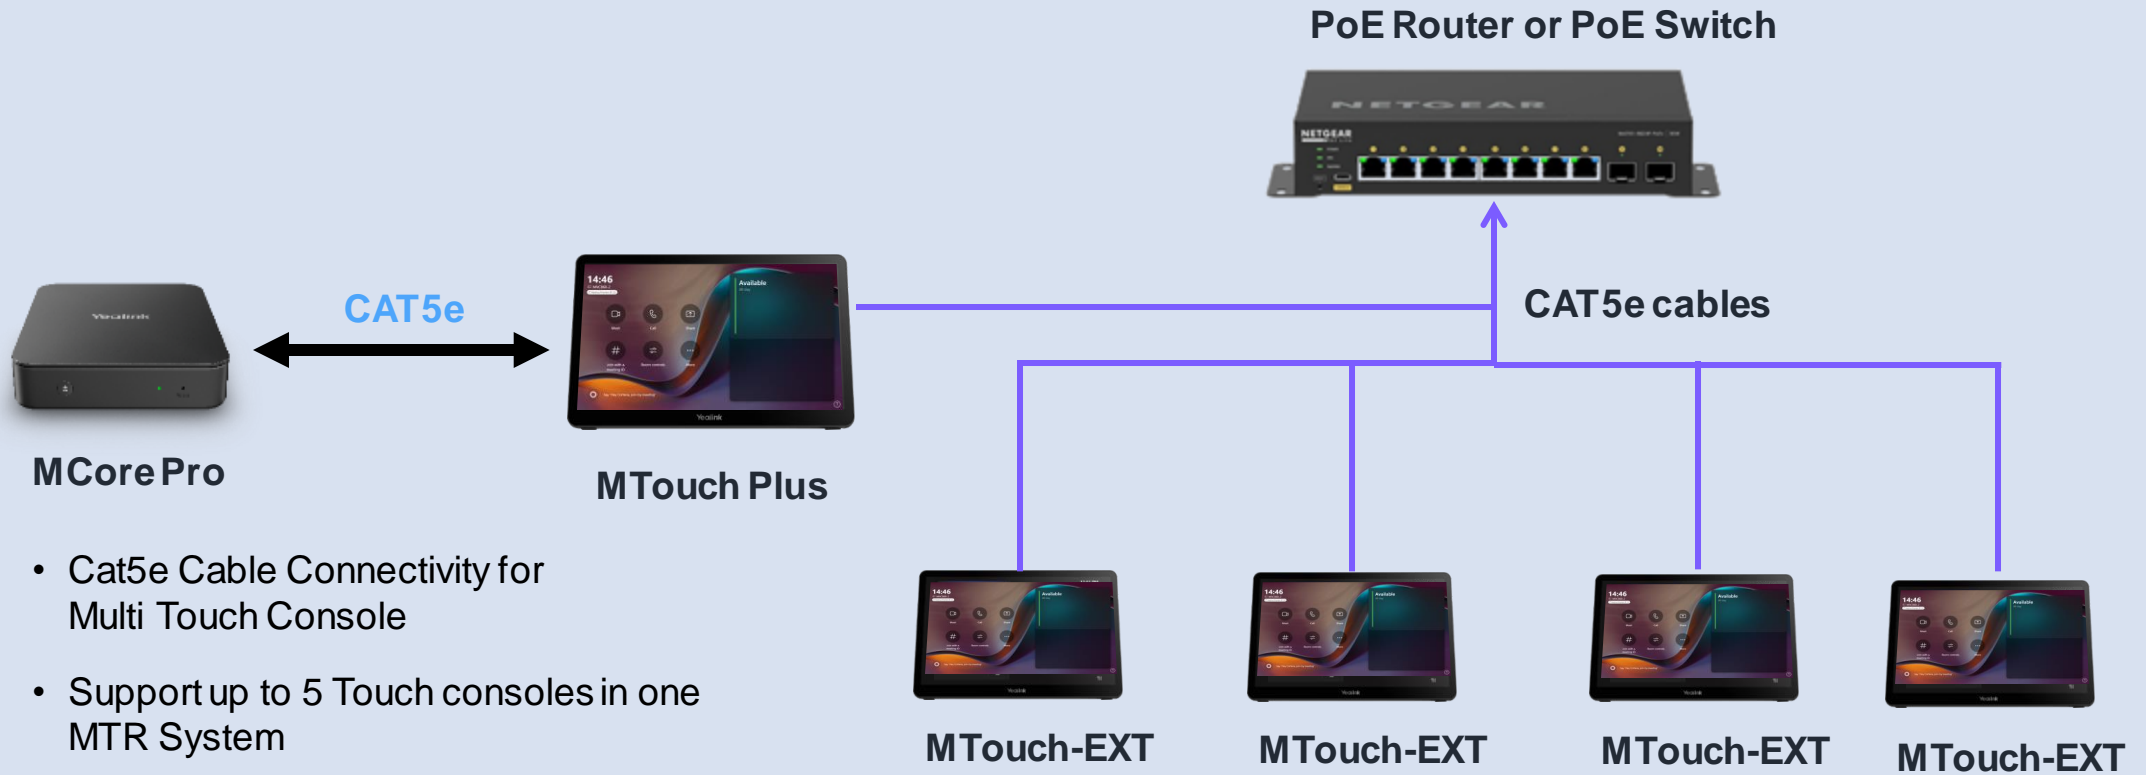

SkySound CS10

- Robust **5.7" LF Woofer** and a **crisp 1.1" HF Tweeter** for high-fidelity audio delivery.
- Integrated DAC and PoE that enable hassle-free setup and minimal latency.
- Optional Dante module for advanced audio networking

BYOD-Extender

- Plug-and-play
- Simple and flexible deployment
- Support for UVC40/UVC84/UVC86/AV-Hub

MShare

- Teams Certified HDMI to USB content Ingest Box

Yealink Single Vendor Divisible Room Solution

The screenshot shows the Yealink management interface with a sidebar on the left containing: Camera control, Layout, Status, Divisible Room, and Settings. The main area is titled "Room Settings" and contains a table with the following data:

Available Room	Status	Operation
Room 1	Main Room	Dismiss
Room 2	Combined	Separate
Room 3	Available	Merge
Room 4	Offline	-

- Single Vendor Divisible Solution with Yealink Camera and Audio
- Compatible with 3rd Party DSP Audio
- Support up to 4 Rooms combine and separate

Multi Consoles Solution

Yealink MVC S90 + Partner Joint Solution for ProAV Rooms

Multi-Cam + Automatically Tracking + Pro-Audio + Control System

A Premium, Interactive and more All-in-one MTR-A

MTR on Board