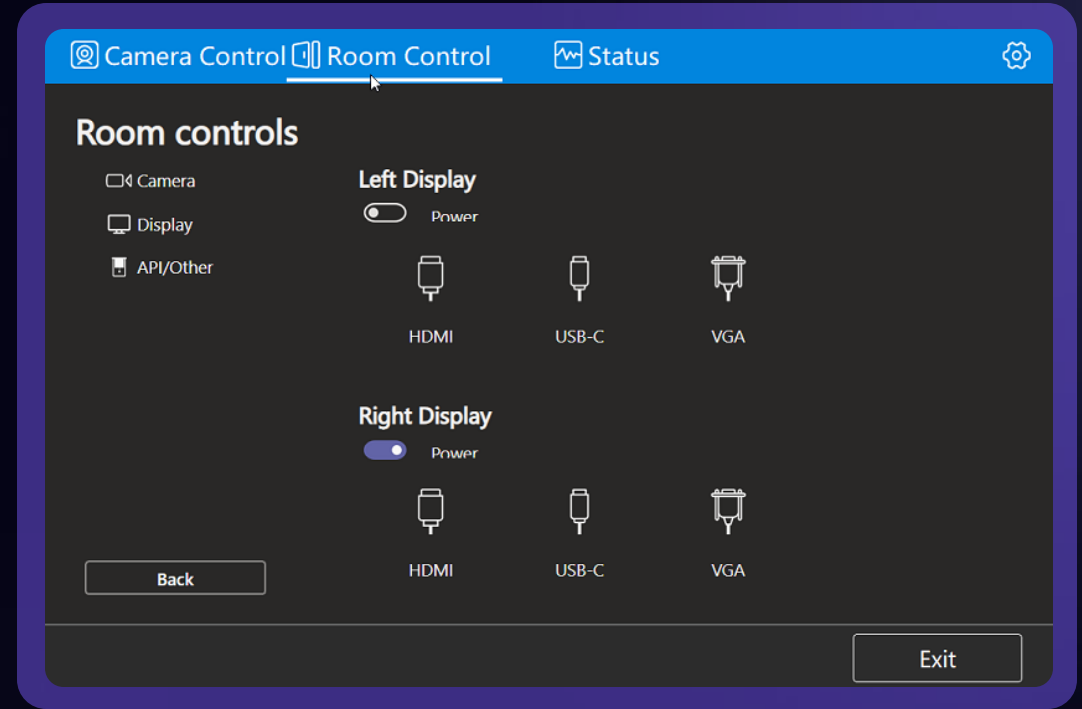

BYOD-Extender

- Plug-and-play
- Simple and flexible deployment
- Support for UVC40/UVC84/UVC86/AV-Hub

MShare

- Teams Certified HDMI to USB content Ingest Box

Yealink Single Vendor Divisible Room Solution

The screenshot shows the Yealink management interface with a sidebar on the left containing: Camera control, Layout, Status, Divisible Room, and Settings. The main area is titled "Room Settings" and contains a table with the following data:

Available Room	Status	Operation
Room 1	Main Room	Dismiss
Room 2	Combined	Separate
Room 3	Available	Merge
Room 4	Offline	-

- Single Vendor Divisible Solution with Yealink Camera and Audio
- Compatible with 3rd Party DSP Audio
- Support up to 4 Rooms combine and separate

Multi Consoles Solution

Yealink MVC S90 + Partner Joint Solution for ProAV Rooms

Multi-Cam + Automatically Tracking + Pro-Audio + Control System

A Premium, Interactive and more All-in-one MTR-A

MTR on Board